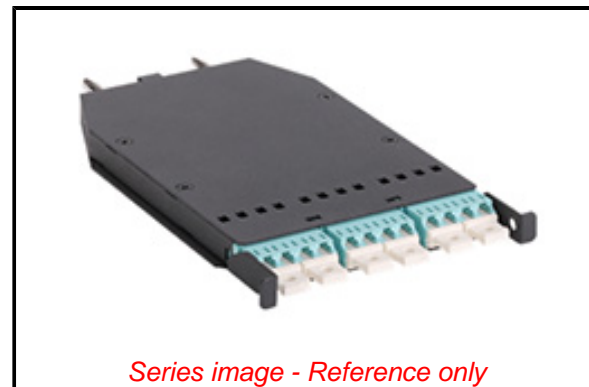

PLEASE CHECK WWW.MOLEX.COM FOR LATEST PART INFORMATION

Part Number: [1064810001](#)
Status: **Active**
Overview: [OptoConnect Rack-Mount Fiber Enclosures and Cassettes](#)
Description: High-Density Cassette, 12 LC/PC-to-Male MTP/PC, Multimode OM3, Aqua

Documents:

[Drawing (PDF)](#) [RoHS Certificate of Compliance (PDF)](#)
[Datasheet (PDF)](#)

General

Product Family	Fiber Optic Adapters
Series	106481
Component Type	Cassette
Height	11.50mm
Mode	Multimode
Overview	OptoConnect Rack-Mount Fiber Enclosures and Cassettes
Product Name	Fiber Enclosures and Cassettes
Type	High Density
UPC	191128975049

Physical

Alignment Sleeve	Zirconia
Angled Physical Contact (APC)	No
Color - Resin	Aqua
Ferrule Material	Zirconia
Gender	Male
Material - Housing	SPCC
Mounting Style	Enclosure Slot, Press-Fit
Orientation	Straight
Panel Mount	N/A
Ports	12
Shutter	No

Electrical

Shield Type	N/A
Shielded	No

Material Info

Reference - Drawing Numbers

Sales Drawing	1064810000-001

Series image - Reference only

EU ELV

Not Reviewed

EU RoHS

Not Reviewed

REACH SVHC

Not Reviewed

Halogen-Free

Status

Not Reviewed

For more information, please visit [Contact US](#)

China ROHS

Not Reviewed

ELV

Not Reviewed

RoHS Phthalates

Not Reviewed

Search Parts in this Series

[106481 Series](#)

Use With

HighDensity 1RU Fiber Enclosure
[1064800001](#)