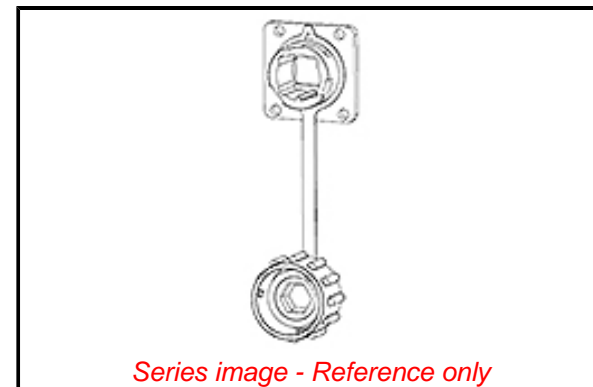

**Physical**

Alignment Sleeve	N/A
Angled Physical Contact (APC)	No
Color - Resin	N/A
Ferrule Material	Ceramic
Gender	Receptacle
Material - Housing	Nickel Plated Zinc Alloy
Mounting Style	Bayonet
Net Weight	50.200/g
Orientation	Straight
Panel Mount	With Flange
Ports	1
Shutter	No

**Electrical**

Shield Type	N/A
Shielded	No

**Material Info**

**Reference - Drawing Numbers**

Sales Drawing	SD-106501-8004-001
---------------	--------------------

**EU ELV**

**Not Relevant**

**EU RoHS**