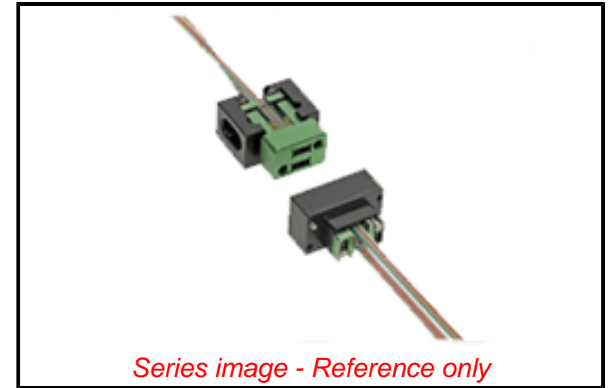

**PLEASE CHECK WWW.MOLEX.COM FOR LATEST PART INFORMATION**

**Part Number:** [1066011050](#)  
**Status:** **Active**  
**Overview:** [Optical Connectivity Solutions](#)  
**Description:** VITA 66.1 Ruggedized Optical MT Backplane Receptacle, Aluminum Body, Accepts 8,12 and 24 Singlemode and Multimode Fiber MT Ferrules

**Physical**

Alignment Sleeve	N/A
Angled Physical Contact (APC)	Yes
Color - Resin	N/A
Ferrule Material	N/A
Gender	N/A
Material - Housing	Metal
Mounting Style	N/A
Orientation	Straight
Panel Mount	N/A
Ports	2
Shutter	No

**Electrical**

Shield Type	N/A
Shielded	No

**Material Info**

**Reference - Drawing Numbers**

Sales Drawing	SD-106601-1050
---------------	----------------

**EU ELV**

**Not Relevant**

**EU RoHS**