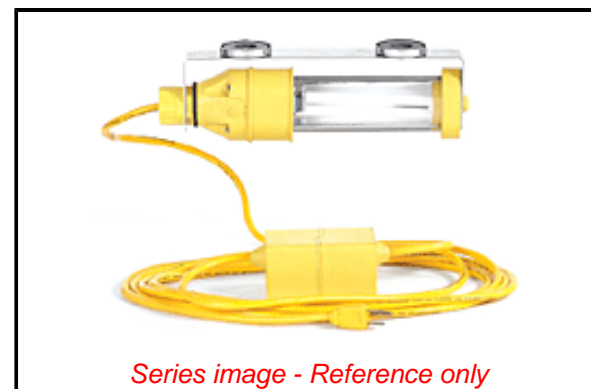

PLEASE CHECK WWW.MOLEX.COM FOR LATEST PART INFORMATION

Part Number: [1301080141](#)
Status: **Active**
Overview: [Wide-Area Lighting Products](#)
Description: Super-Safeway 27W Fluorescent Machine Light Screw Mount with 18/3 SJTOOW, Overall Cord Length 5.49m (18.0')

Documents:

[Brochure (PDF)](#) [RoHS Certificate of Compliance (PDF)](#)

Agency Certification

CSA LR85374
UL E174254

General

Product Family Portable Lighting
Series [130108](#)
NEMA Configuration NEMA 5-15
Outlet None
Overview [Wide-Area Lighting Products](#)
Product Name Super-Safeway
Type Wide Area Lamps
UPC 78678861308

Physical

Cord Length - Primary 7.62m (25.0')
Cord Length - Secondary N/A
Depth 76.20mm (3.000")
Duty Industrial
Guard Included No
Guard Type N/A
Height 57.15mm (2.250")
Length 552.45mm (21.750")
Material - Globe Clear Polycarbonate
Material - Guard Nitrile Rubber 80 Shore A
Mounting Style Screw-Bracket
Packaging Type Carton
Socket Construction N/A

Electrical

Bulb Type Fluorescent
Cord Type - Primary 18/3 SJTOOW
Lamp Type PL-L 27/41
Lamp Wattage - Maximum 27W
Lumens 2000
On/Off Switch Yes
Voltage (Fixture) - Maximum 120VAC 60 HZ

Material Info

Engineering Number 1093-3M

EU ELV

Not Reviewed

EU RoHS

Not Reviewed

REACH SVHC

Not Reviewed

Halogen-Free

Status

Not Reviewed

For more information, please visit [Contact US](#)

China ROHS

Not Reviewed

ELV

Not Reviewed

RoHS Phthalates

Not Reviewed

Search Parts in this Series

[130108 Series](#)