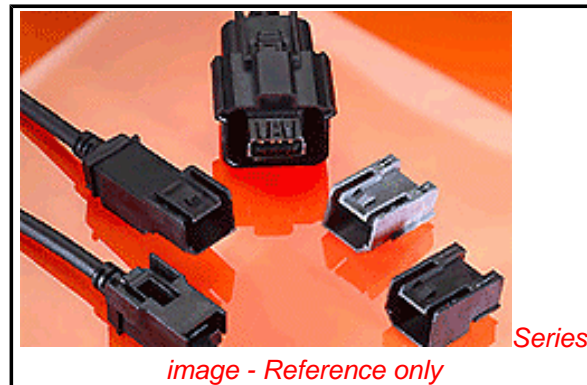

Physical

Cable Length	0.50m
Circuits (Loaded)	N/A
Gender	Male-Female
Lock to Mating Part	Yes
Net Weight	35.274/g
Single Ended	No
Wire/Cable Type	Round

Material Info

Reference - Drawing Numbers

Product Specification	PS-68800-001
Sales Drawing	SD-111005-1000

image - Reference only

EU RoHS

**ELV and RoHS
Compliant**

REACH SVHC

Not Reviewed

Low-Halogen Status

Not Low-Halogen

China RoHS