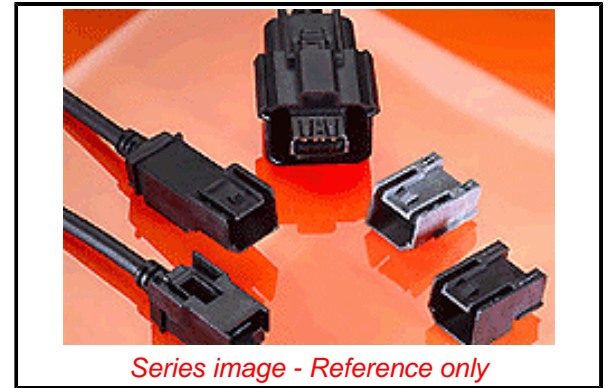

PLEASE CHECK WWW.MOLEX.COM FOR LATEST PART INFORMATION

Part Number: [1110150100](#)
Status: **Active**
Overview: [HSAutoLink Interconnect Systems](#)
Description: HSAutoLink Cable Assembly, USCAR/USB TYPE A Receptacle-to-MINI-B Plug, 0.50m Length, Polarization A

Documents:

[Drawing (PDF)](#) [RoHS Certificate of Compliance (PDF)](#)
[Product Specification PS-68800-001-001 (PDF)](#)

General

Product Family	Cable Assemblies
Series	111015
Assembly Configuration	Dual Ended Connectors
Comments	USCAR-30 Compliant
Connector to Connector	USB Type A-to-Mini-B
Overview	HSAutoLink Interconnect Systems
Product Name	HSAutoLink USCAR/USB
UPC	883906510060

Physical

Cable Length	0.50m
Circuits (Loaded)	N/A
Gender	Male-Female
Lock to Mating Part	Yes
Net Weight	38.730/g
Packaging Type	Bag
Single Ended	No
Wire/Cable Type	Round

Material Info

Reference - Drawing Numbers

Product Specification	PS-68800-001-001
Sales Drawing	SD-111015-006

Series image - Reference only

EU ELV

Not Relevant

EU RoHS

Compliant

REACH SVHC

Not Contained Per
-ED/01/2018 (15
January 2018)

Halogen-Free

Status

Not Low-Halogen

For more information, please visit [Contact US](#)

China ROHS

ELV

RoHS Phthalates

China RoHS

Green Image

Not Relevant

Not Contained

Search Parts in this Series

[111015 Series](#)

Mates With

[49616 USCAR/USB Header](#)