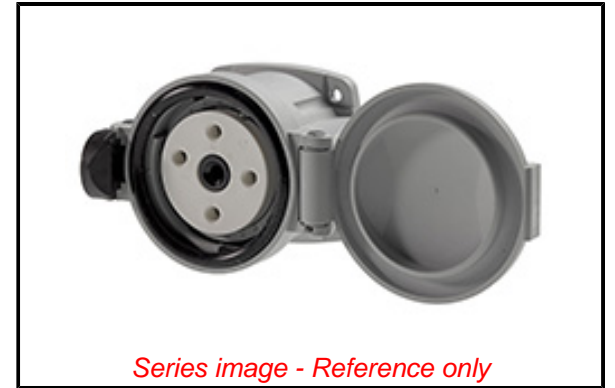

PLEASE CHECK WWW.MOLEX.COM FOR LATEST PART INFORMATION

Part Number: [1122190001](#)
Status: **Active**
Overview: [Woodhead ArcArrest Connector System](#)
Description: Woodhead ArcArrest Receptacle, Switch-Rated, 30.0A, 125V AC, 1-Pole+Neutral +Ground, Insulator Keying Position 7

Documents:

[Drawing (PDF)](#) [RoHS Certificate of Compliance (PDF)](#)
[Brochure (PDF)](#)

Agency Certification

UL E145923

General

Product Family Wiring Devices
Series [112219](#)
IP Rating IP69K
NEMA Configuration N/A
Overview [Woodhead ArcArrest Connector System](#)
Product Name ArcArrest
Receptacle Type Single
Specialty Switch-Rated
Type Receptacle
UPC 78172557864
Wire Size AWG 8 to 12

Physical

Flange Yes
Flip Lid Yes
Gender Female
Length 87.16mm (3.431")
Locking Blade N/A
Net Weight 85.650/g
Poles 1

Electrical

Cord Type N/A
Current - Maximum per Contact 30.0A
GFCI No
Lighted Connector No
Voltage - Maximum 125V AC

Material Info

Engineering Number ARC30FA01

Reference - Drawing Numbers

Sales Drawing 1122190010-000

Series image - Reference only

EU ELV

Not Relevant

EU RoHS

Not Reviewed

REACH SVHC

Contained Per - ED/01/2018 (15 January 2018)
2,4-Di-tert-butyl-6-(5-chlorobenzotriazol-2-yl)p

Halogen-Free

Status

Not Reviewed

For more information, please visit [Contact US](#)

China ROHS

50 Image

ELV

Not Relevant

RoHS Phthalates

Not Contained

Search Parts in this Series

[112219 Series](#)