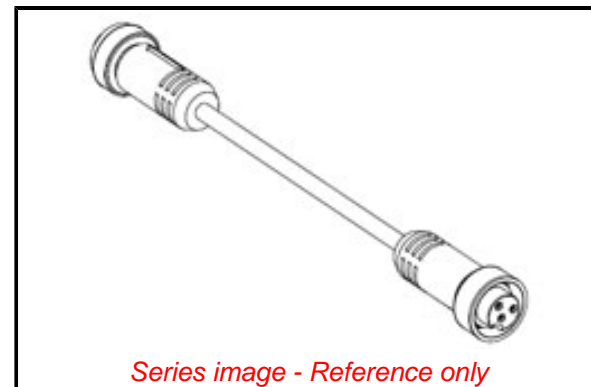

PLEASE CHECK WWW.MOLEX.COM FOR LATEST PART INFORMATION

Part Number: [1300100238](#)
Status: **Active**
Overview: [Brad Mini-Change Connectors](#)
Description: Mini-Change A-Size Double-Ended Cordset, 3 Poles, Male (Straight) to Female (Straight), 16 AWG, PVC Cable, 6.10m (20.0') Length

Documents:

[Drawing \(PDF\)](#) [RoHS Certificate of Compliance \(PDF\)](#)

Agency Certification

CSA LR6837
 UL E152210

General

Product Family Industrial Cordsets
 Series [130010](#)
 Connector End A Mini-Change
 Connector End B Mini-Change
 IP Rating IP67
 Material - Contact Copper Alloy
 Overview [Brad Mini-Change Connectors](#)
 Product Name Mini-Change
 Protocol N/A
 Region America
 Type Double Ended
 UPC 78678843781

Physical

Cable Diameter 10.41mm (.410")
 Cable Length 6.10m (20.0')
 Color - Cable Jacket Yellow
 Coupling Style Threaded
 Gender Female-Male
 Keyway Single
 LED Indicator No
 Material - Cable Jacket PVC
 Material - Connector Body PVC
 Material - Coupling Nut Black Epoxy Coated Zinc
 Material - Plating Mating Gold
 Net Weight 894.483/g
 Orientation Straight to Straight
 Poles 3
 Temperature Range - Operating -20°C to +105°C
 Wire Size AWG 16
 Wire/Cable Type ST00W

Electrical

Current - Maximum per Contact 13.0A
 Voltage - Maximum 600V

Material Info

Engineering Number 113020A01F200

Reference - Drawing Numbers

Sales Drawing SD-130010-002

Series image - Reference only

EU ELV