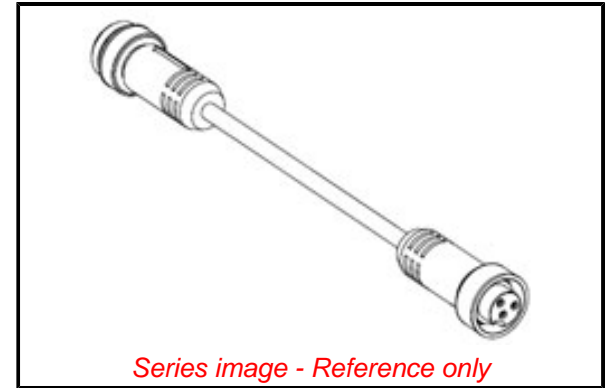

PLEASE CHECK WWW.MOLEX.COM FOR LATEST PART INFORMATION

Part Number: [1300100487](#)
Status: **Active**
Overview: [Brad Mini-Change Connectors](#)
Description: Mini-Change A-Size Double-Ended Cordset, 3 Poles, Male (Straight) to Female (Straight), 16 AWG, TPE Cable, 1.0m (3.28') Length

Documents:

[Drawing (PDF)](#) [RoHS Certificate of Compliance (PDF)](#)

Agency Certification

UL E152210

General

Product Family Industrial Cordsets
Series [130010](#)
Connector End A Mini-Change
Connector End B Mini-Change
IP Rating IP67
Material - Contact Copper Alloy
Overview [Brad Mini-Change Connectors](#)
Product Name Mini-Change
Protocol DeviceNet
Region America
Type Double Ended
UPC 78678884062

Physical

Cable Diameter 10.41mm (.410")
Cable Length 1.0m (3.28')
Color - Cable Jacket Yellow
Coupling Style Threaded
Gender Female-Male
Keyway Single
LED Indicator No
Material - Cable Jacket TPE
Material - Connector Body PVC
Material - Coupling Nut Black Epoxy Coated Zinc
Material - Plating Mating Gold
Net Weight 197.312/g
Orientation Straight to Straight
Poles 3
Temperature Range - Operating -20°C to +105°C
Wire Size AWG 16
Wire/Cable Type TC-ER

Electrical

Current - Maximum per Contact 13.0A
Voltage - Maximum 600V

Material Info

Engineering Number 113030K13M010

EU ELV

Not Relevant

EU RoHS

Not Relevant

REACH SVHC

Not Reviewed

Halogen-Free

Status

Not Low-Halogen

For more information, please visit [Contact US](#)

China ROHS

50 Image

ELV

Not Relevant

RoHS Phthalates

Not Contained

Search Parts in this Series

[130010 Series](#)