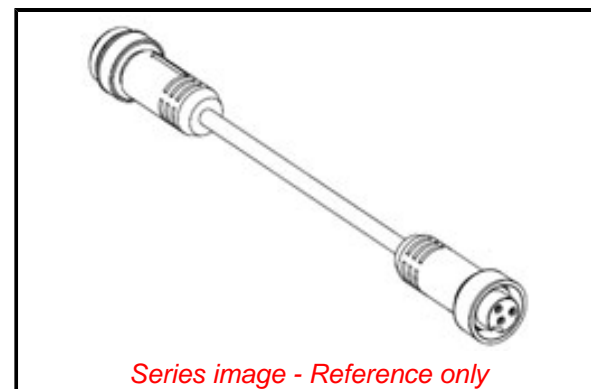

PLEASE CHECK WWW.MOLEX.COM FOR LATEST PART INFORMATION

Part Number: [1300100490](#)
Status: **Active**
Overview: [Brad Mini-Change Connectors](#)
Description: Mini-Change A-Size Double-Ended Cordset, 3 Poles, Male (Straight) to Female (Straight), 16 AWG, TPE Cable, 4.0m (13.12') Length

Documents:

[Drawing (PDF)](#) [RoHS Certificate of Compliance (PDF)](#)

Agency Certification

UL E152210

General

Product Family Industrial Cordsets
Series [130010](#)
Connector End A Mini-Change
Connector End B Mini-Change
IP Rating IP67
Material - Contact Copper Alloy
Overview [Brad Mini-Change Connectors](#)
Product Name Mini-Change
Protocol DeviceNet
Region America
Type Double Ended
UPC 78678884065

Physical

Cable Diameter 10.41mm (.410")
Cable Length 4.0m (13.12')
Color - Cable Jacket Yellow
Coupling Style Threaded
Gender Female-Male
Keyway Single
LED Indicator No
Material - Cable Jacket TPE
Material - Connector Body PVC
Material - Coupling Nut Black Epoxy Coated Zinc
Material - Plating Mating Gold
Net Weight 682.567/g
Orientation Straight to Straight
Poles 3
Temperature Range - Operating -20°C to +105°C
Wire Size AWG 16
Wire/Cable Type TC-ER

Electrical

Current - Maximum per Contact 13.0A
Voltage - Maximum 600V

Material Info

Engineering Number 113030K13M040

Reference - Drawing Numbers

Sales Drawing SD-130010-001, SD-130010-001-001

EU ELV

Not Relevant

EU RoHS

Compliant with Exemption 6(c)

REACH SVHC

Not Reviewed

Halogen-Free

Status

Not Low-Halogen

For more information, please visit [Contact US](#)

China ROHS

50 Image

ELV

Not Relevant

RoHS Phthalates

Not Contained

Search Parts in this Series

[130010 Series](#)