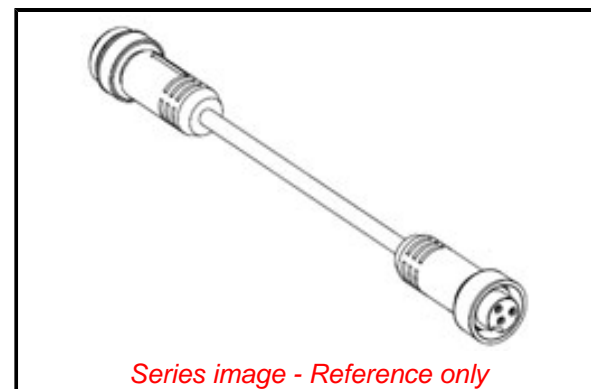

PLEASE CHECK WWW.MOLEX.COM FOR LATEST PART INFORMATION

Part Number: [1300100491](#)
Status: **Active**
Overview: [Brad Mini-Change Connectors](#)
Description: Mini-Change A-Size Double-Ended Cordset, 3 Poles, Male (Straight) to Female (Straight), 16 AWG, TPE Cable, 5.0m (16.40') Length

Documents:

[Drawing (PDF)](#) [RoHS Certificate of Compliance (PDF)](#)

Agency Certification

UL E152210

General

Product Family Industrial Cordsets
Series [130010](#)
Connector End A Mini-Change
Connector End B Mini-Change
IP Rating IP67
Material - Contact Copper Alloy
Overview [Brad Mini-Change Connectors](#)
Product Name Mini-Change
Protocol DeviceNet
Region America
Type Double Ended
UPC 78678884059

Physical

Cable Diameter 10.41mm (.410")
Cable Length 5.0m (16.40')
Color - Cable Jacket Yellow
Coupling Style Threaded
Gender Female-Male
Keyway Single
LED Indicator No
Material - Cable Jacket TPE
Material - Connector Body PVC
Material - Coupling Nut Black Epoxy Coated Zinc
Material - Plating Mating Gold
Net Weight 728.922/g
Orientation Straight to Straight
Poles 3
Temperature Range - Operating -20°C to +105°C
Wire Size AWG 16
Wire/Cable Type TC-ER

Electrical

Current - Maximum per Contact 13.0A
Voltage - Maximum 600V

Material Info

Engineering Number 113030K13M050

Reference - Drawing Numbers

Sales Drawing SD-130010-001, SD-130010-001-001

Series image - Reference only

EU ELV

Not Relevant

EU RoHS

Compliant with Exemption 6(c)

REACH SVHC

Not Contained Per - ECHA_01_2020 (16 January 2020)

Halogen-Free

Status

Not Low-Halogen

For more information, please visit [Contact US](#)

China ROHS

50 Image

ELV

Not Relevant

RoHS Phthalates

Not Contained

Search Parts in this Series

[130010 Series](#)