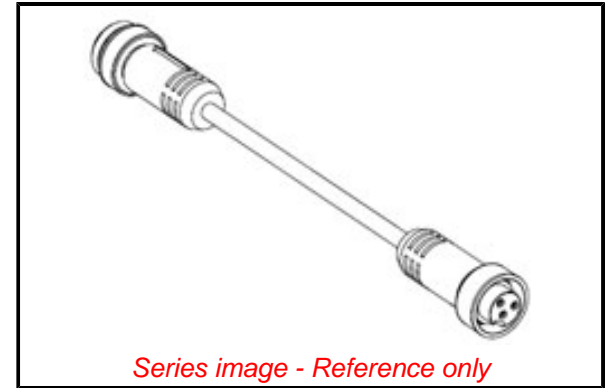

PLEASE CHECK WWW.MOLEX.COM FOR LATEST PART INFORMATION

Part Number: [1300105001](#)
Status: **Active**
Overview: [Brad Mini-Change Connectors](#)
Description: Mini-Change A-Size Double-Ended Cordset, 3 Poles, Male (Straight) to Female (Straight), 16 AWG, TPE Cable, 10.0m (32.81') Length

Documents:

[Drawing (PDF)](#) [RoHS Certificate of Compliance (PDF)](#)

Agency Certification

UL E152210

General

Product Family Industrial Cordsets
Series [130010](#)
Connector End A Mini-Change
Connector End B Mini-Change
IP Rating IP67
Material - Contact Copper Alloy
Overview [Brad Mini-Change Connectors](#)
Product Name Mini-Change
Protocol DeviceNet
Region America
Type Double Ended
UPC 78172540610

Physical

Cable Diameter 10.41mm (.410")
Cable Length 10.0m (32.81')
Color - Cable Jacket Yellow
Coupling Style Threaded
Gender Female-Male
Keyway Single
LED Indicator No
Material - Cable Jacket TPE
Material - Connector Body PVC
Material - Coupling Nut Black Epoxy Coated Zinc
Material - Plating Mating Gold
Net Weight 1585.567/g
Orientation Straight to Straight
Poles 3
Temperature Range - Operating -20°C to +105°C
Wire Size AWG 16
Wire/Cable Type TC-ER

Electrical

Current - Maximum per Contact 13.0A
Voltage - Maximum 600V

Material Info

Engineering Number 113030K13M100

Reference - Drawing Numbers

Sales Drawing SD-130010-001, SD-130010-001-001

EU ELV

Not Relevant

EU RoHS

Compliant with Exemption 6(c)

REACH SVHC

Not Reviewed

Halogen-Free

Status

Not Low-Halogen

For more information, please visit [Contact US](#)

China ROHS

50 Image

ELV

Not Relevant

RoHS Phthalates

Not Contained

Search Parts in this Series

[130010 Series](#)