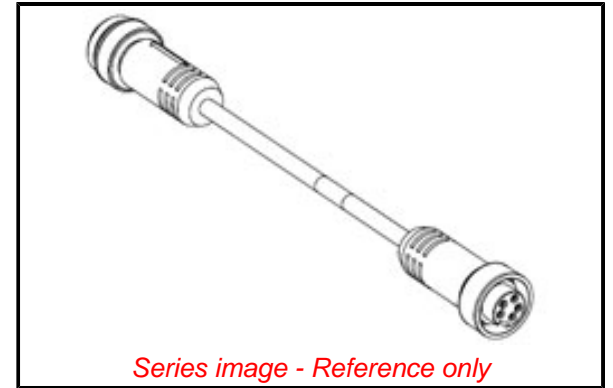

PLEASE CHECK WWW.MOLEX.COM FOR LATEST PART INFORMATION

Part Number: [1300100497](#)
Status: **Active**
Overview: [Brad Mini-Change Connectors](#)
Description: Mini-Change A-Size Double-Ended Cordset, 3 Poles, Male (Straight) to Female (Straight), 16 AWG, TPE Cable, 23.0m (9.84') Length

Documents:

[Drawing (PDF)](#) [RoHS Certificate of Compliance (PDF)](#)

Agency Certification

UL E152210

General

Product Family Industrial Cordsets
Series [130010](#)
Connector End A Mini-Change
Connector End B Mini-Change
IP Rating IP67
Material - Contact Copper Alloy
Overview [Brad Mini-Change Connectors](#)
Product Name Mini-Change
Protocol DeviceNet
Region America
Type Double Ended
UPC 78678884071

Physical

Cable Diameter 10.28mm (.405")
Cable Length 23.0m (75.46")
Color - Cable Jacket Yellow
Coupling Style Threaded
Gender Female-Male
Keyway Single
LED Indicator No
Material - Cable Jacket TPE
Material - Connector Body PVC
Material - Coupling Nut Black Epoxy Coated Zinc
Material - Plating Mating Gold
Net Weight 3392.868/g
Orientation Straight to Straight
Poles 3
Temperature Range - Operating -20°C to +105°C
Wire Size AWG 16
Wire/Cable Type TC-ER

Electrical

Current - Maximum per Contact 13.0A
Voltage - Maximum 600V

Material Info

Engineering Number 113030K13M230

EU ELV

Not Relevant

EU RoHS

Compliant with Exemption 6(c)

REACH SVHC

Not Reviewed

Halogen-Free

Status

Not Low-Halogen

For more information, please visit [Contact US](#)

China ROHS

50 Image

ELV

Not Relevant

RoHS Phthalates

Contained: DEHP

Search Parts in this Series

[130010 Series](#)