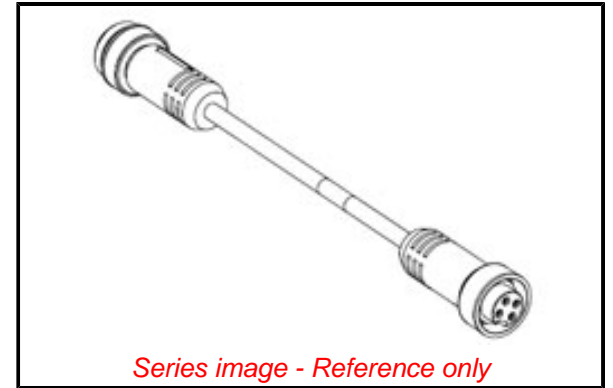

PLEASE CHECK WWW.MOLEX.COM FOR LATEST PART INFORMATION

Part Number: [1300100868](#)
Status: **Active**
Overview: [Brad Mini-Change Connectors](#)
Description: Mini-Change A-Size Double-Ended Cordset, 4 Poles, Male (Straight) to Female (Straight), 16 AWG, TPE Cable, 5.0m (16.40') Length

Documents:

[Drawing (PDF)](#) [RoHS Certificate of Compliance (PDF)](#)

Agency Certification

UL E152210

General

Product Family Industrial Cordsets
Series [130010](#)
Connector End A Mini-Change
Connector End B Mini-Change
IP Rating IP67
Material - Contact Copper Alloy
Overview [Brad Mini-Change Connectors](#)
Product Name Mini-Change
Protocol DeviceNet
Region America
Type Double Ended
UPC 78678883806

Physical

Cable Diameter 10.67mm (.420")
Cable Length 5.0m (16.40')
Color - Cable Jacket Yellow
Coupling Style Threaded
Gender Female-Male
Keyway Single
LED Indicator No
Material - Cable Jacket TPE
Material - Connector Body TPE
Material - Coupling Nut Black Epoxy Coated Zinc
Material - Plating Mating Gold
Net Weight 936.303/g
Orientation Straight to Straight
Poles 4
Temperature Range - Operating -20°C to +105°C
Wire Size AWG 16
Wire/Cable Type TC-ER

Electrical

Current - Maximum per Contact 10.0A
Voltage - Maximum 600V

Material Info

Engineering Number 114030K12M050

Reference - Drawing Numbers

Sales Drawing 1300100863-000, SD-130010-016

EU ELV

Not Relevant

EU RoHS

Compliant with Exemption 6(c)

REACH SVHC

Not Contained Per -ED/01/2018 (15 January 2018)

Halogen-Free

Status

Not Low-Halogen

For more information, please visit [Contact US](#)

China ROHS

50 Image

ELV

Not Relevant

RoHS Phthalates

Not Contained

Search Parts in this Series

[130010 Series](#)