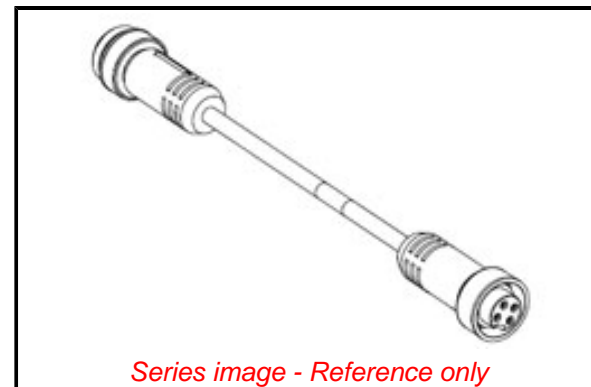

PLEASE CHECK WWW.MOLEX.COM FOR LATEST PART INFORMATION

Part Number: [1300100869](#)
Status: **Active**
Overview: [Brad Mini-Change Connectors](#)
Description: Mini-Change A-Size Double-Ended Cordset, 4 Poles, Male (Straight) to Female (Straight), 16 AWG, TPE Cable, 6.0m (19.68') Length

Documents:

[Drawing (PDF)](#) [RoHS Certificate of Compliance (PDF)](#)

Agency Certification

UL E152210

General

Product Family Industrial Cordsets
Series [130010](#)
Connector End A Mini-Change
Connector End B Mini-Change
IP Rating IP67
Material - Contact Copper Alloy
Overview [Brad Mini-Change Connectors](#)
Product Name Mini-Change
Protocol DeviceNet
Region America
Type Double Ended
UPC 78678883774

Physical

Cable Diameter 10.67mm (.420")
Cable Length 6.0m (19.68')
Color - Cable Jacket Yellow
Coupling Style Threaded
Gender Female-Male
Keyway Single
LED Indicator No
Material - Cable Jacket TPE
Material - Connector Body TPE
Material - Coupling Nut Black Epoxy Coated Zinc
Material - Plating Mating Gold
Net Weight 1094.610/g
Orientation Straight to Straight
Poles 4
Temperature Range - Operating -20°C to +105°C
Wire Size AWG 16
Wire/Cable Type TC-ER

Electrical

Current - Maximum per Contact 10.0A
Voltage - Maximum 600V

Material Info

Engineering Number 114030K12M060

Reference - Drawing Numbers

Sales Drawing 1300100863-000, SD-130010-016

EU ELV

Not Relevant

EU RoHS

Compliant with Exemption 6(c)

REACH SVHC

Contained Per - ED/01/2018 (15 January 2018)
Di-(2-ethylhexyl)phthalate (DEHP)

Halogen-Free

Status

Not Low-Halogen

For more information, please visit [Contact US](#)

China ROHS

50 Image

ELV

Not Relevant

RoHS Phthalates

Not Contained

Search Parts in this Series

[130010 Series](#)