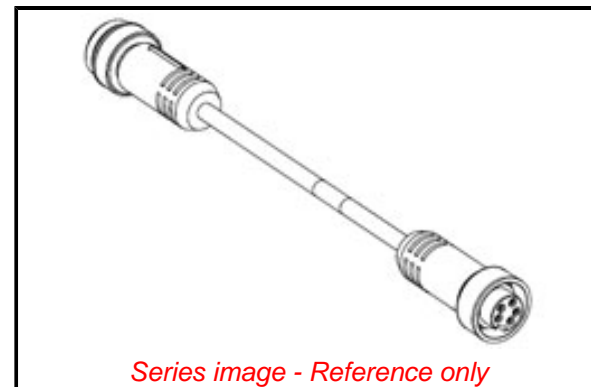

PLEASE CHECK WWW.MOLEX.COM FOR LATEST PART INFORMATION

Part Number: [1300100875](#)
Status: **Active**
Overview: [Brad Mini-Change Connectors](#)
Description: Mini-Change A-Size Double-Ended Cordset, 4 Poles, Male (Straight) to Female (Straight), 16 AWG, TPE Cable, 12.0m (6.56') Length

Documents:

[Drawing (PDF)](#) [RoHS Certificate of Compliance (PDF)](#)

Agency Certification

UL E152210

General

Product Family	Industrial Cordsets
Series	130010
Connector End A	Mini-Change
Connector End B	Mini-Change
IP Rating	IP67
Material - Contact	Copper Alloy
Overview	Brad Mini-Change Connectors
Product Name	Mini-Change
Protocol	DeviceNet
Region	America
Type	Double Ended
UPC	78678883718

Physical

Cable Diameter	10.67mm (.420")
Cable Length	12.0m (39.37')
Color - Cable Jacket	Yellow
Coupling Style	Threaded
Gender	Female-Male
Keyway	Single
LED Indicator	No
Material - Cable Jacket	TPE
Material - Connector Body	TPE
Material - Coupling Nut	Black Epoxy Coated Zinc
Material - Plating Mating	Gold
Net Weight	2129.703/g
Orientation	Straight to Straight
Poles	4
Temperature Range - Operating	-20°C to +105°C
Wire Size AWG	16
Wire/Cable Type	TC-ER

Electrical

Current - Maximum per Contact	10.0A
Voltage - Maximum	600V

Material Info

Engineering Number 114030K12M120

Reference - Drawing Numbers

Sales Drawing 1300100863-000, SD-130010-016

EU ELV

Not Relevant

EU RoHS

Compliant with Exemption 6(c)

REACH SVHC

Not Contained Per -ED/01/2018 (15 January 2018)

Halogen-Free

Status

Not Low-Halogen

For more information, please visit [Contact US](#)

China ROHS

50 Image

ELV

Not Relevant

RoHS Phthalates

Not Contained

Search Parts in this Series

[130010 Series](#)