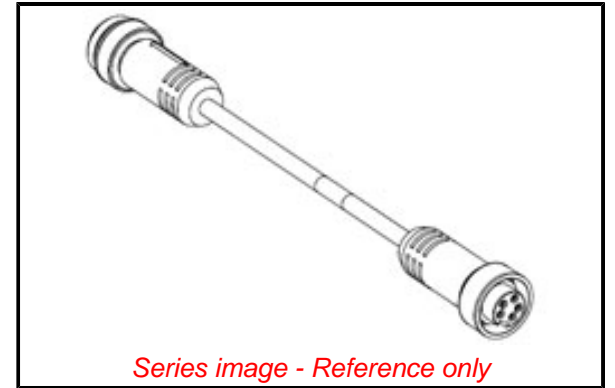

PLEASE CHECK WWW.MOLEX.COM FOR LATEST PART INFORMATION

Part Number: [**1300100880**](#)
Status: **Active**
Overview: [Brad Mini-Change Connectors](#)
Description: Mini-Change A-Size Double-Ended Cordset, 4 Poles, Male (Straight) to Female (Straight), 16 AWG, TPE Cable, 18.0m (59.05') Length

Documents:

[Drawing (PDF)](#) [RoHS Certificate of Compliance (PDF)](#)

Agency Certification

UL E152210

General

Product Family Industrial Cordsets
Series [130010](#)
Connector End A Mini-Change
Connector End B Mini-Change
IP Rating IP67
Material - Contact Copper Alloy
Overview [Brad Mini-Change Connectors](#)
Product Name Mini-Change
Protocol DeviceNet
Region America
Type Double Ended
UPC 78678883829

Physical

Cable Diameter 10.67mm (.420")
Cable Length 18.0m (59.05')
Color - Cable Jacket Yellow
Coupling Style Threaded
Gender Female-Male
Keyway Single
LED Indicator No
Material - Cable Jacket TPE
Material - Connector Body TPE
Material - Coupling Nut Black Epoxy Coated Zinc
Material - Plating Mating Gold
Net Weight 3151.403/g
Orientation Straight to Straight
Poles 4
Temperature Range - Operating -20°C to +105°C
Wire Size AWG 16
Wire/Cable Type TC-ER

Electrical

Current - Maximum per Contact 10.0A
Voltage - Maximum 600V

Material Info

Engineering Number 114030K12M180

Reference - Drawing Numbers

Sales Drawing 1300100863-000, SD-130010-016

EU ELV

Not Relevant

EU RoHS

Compliant with Exemption 6(c)

REACH SVHC

Not Contained Per -ED/01/2018 (15 January 2018)

Halogen-Free

Status

Not Low-Halogen

For more information, please visit [Contact US](#)

China ROHS	50 Image
ELV	Not Relevant
RoHS Phthalates	Not Contained

Search Parts in this Series

[130010 Series](#)