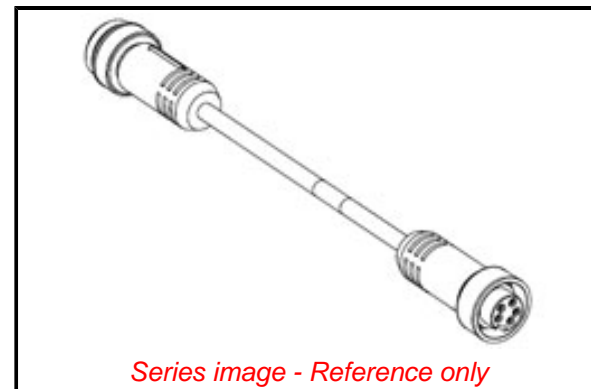

PLEASE CHECK WWW.MOLEX.COM FOR LATEST PART INFORMATION

Part Number: [1300100884](#)
Status: **Active**
Overview: [Brad Mini-Change Connectors](#)
Description: Mini-Change A-Size Double-Ended Cordset, 4 Poles, Male (Straight) to Female (Straight), 16 AWG, TPE Cable, 23.0m (9.84') Length

Documents:

[Drawing (PDF)](#) [RoHS Certificate of Compliance (PDF)](#)

Agency Certification

UL E152210

General

Product Family Industrial Cordsets
Series [130010](#)
Connector End A Mini-Change
Connector End B Mini-Change
IP Rating IP67
Material - Contact Copper Alloy
Overview [Brad Mini-Change Connectors](#)
Product Name Mini-Change
Protocol DeviceNet
Region America
Type Double Ended
UPC 78678883797

Physical

Cable Diameter 10.67mm (.420")
Cable Length 23.0m (75.46")
Color - Cable Jacket Yellow
Coupling Style Threaded
Gender Female-Male
Keyway Single
LED Indicator No
Material - Cable Jacket TPE
Material - Connector Body TPE
Material - Coupling Nut Black Epoxy Coated Zinc
Material - Plating Mating Gold
Net Weight 4001.403/g
Orientation Straight to Straight
Poles 4
Temperature Range - Operating -20°C to +105°C
Wire Size AWG 16
Wire/Cable Type TC-ER

Electrical

Current - Maximum per Contact 10.0A
Voltage - Maximum 600V

Material Info

Engineering Number 114030K12M230

Reference - Drawing Numbers

Sales Drawing 1300100863-000, SD-130010-016

EU ELV

Not Relevant

EU RoHS

Compliant with Exemption 6(c)

REACH SVHC

Not Contained Per -ED/01/2018 (15 January 2018)

Halogen-Free

Status

Not Low-Halogen

For more information, please visit [Contact US](#)

China ROHS

50 Image

ELV

Not Relevant

RoHS Phthalates

Not Contained

Search Parts in this Series

[130010 Series](#)