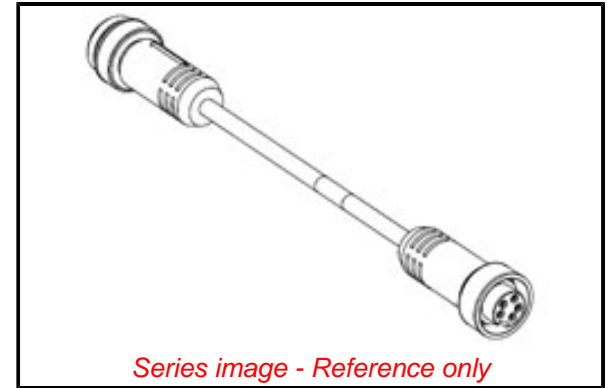

PLEASE CHECK WWW.MOLEX.COM FOR LATEST PART INFORMATION

Part Number: [1300100886](#)
Status: **Active**
Overview: [Brad Mini-Change Connectors](#)
Description: Mini-Change A-Size Double-Ended Cordset, 4 Poles, Male (Straight) to Female (Straight), 16 AWG, TPE Cable, 30.0m (98.40') Length

Documents:

[Drawing (PDF)](#) [RoHS Certificate of Compliance (PDF)](#)

Agency Certification

UL E152210

General

Product Family Industrial Cordsets
Series [130010](#)
Connector End A Mini-Change
Connector End B Mini-Change
IP Rating IP67
Material - Contact Copper Alloy
Overview [Brad Mini-Change Connectors](#)
Product Name Mini-Change
Protocol DeviceNet
Region America
Type Double Ended
UPC 78678883528

Physical

Cable Diameter 10.67mm (.420")
Cable Length 30.0m (98.40')
Color - Cable Jacket Yellow
Coupling Style Threaded
Gender Female-Male
Keyway Single
LED Indicator No
Material - Cable Jacket TPE
Material - Connector Body TPE
Material - Coupling Nut Black Epoxy Coated Zinc
Material - Plating Mating Gold
Net Weight 5243.527/g
Orientation Straight to Straight
Poles 4
Temperature Range - Operating -20°C to +105°C
Wire Size AWG 16
Wire/Cable Type TC-ER

Electrical

Current - Maximum per Contact 10.0A
Voltage - Maximum 600V

Material Info

Engineering Number 114030K12M300

Reference - Drawing Numbers

Sales Drawing 1300100863-000, SD-130010-016

EU ELV

Not Relevant

EU RoHS

Compliant with Exemption 6(c)

REACH SVHC

Not Contained Per -ED/01/2018 (15 January 2018)

Halogen-Free

Status

Not Low-Halogen

For more information, please visit [Contact US](#)

China ROHS

ELV

RoHS Phthalates

China RoHS

50 Image

Not Relevant

Not Contained

Search Parts in this Series

[130010 Series](#)