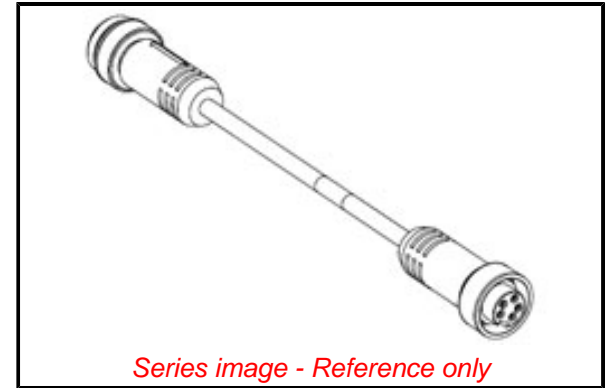

PLEASE CHECK WWW.MOLEX.COM FOR LATEST PART INFORMATION

Part Number: [1300100888](#)
Status: **Active**
Overview: [Brad Mini-Change Connectors](#)
Description: Mini-Change A-Size Double-Ended Cordset, 4 Poles, Male (Straight) to Female (Straight), 16 AWG, TPE Cable, 38.0m (26.25') Length

Documents:

[Drawing (PDF)](#) [RoHS Certificate of Compliance (PDF)](#)

Agency Certification

UL E152210

General

Product Family Industrial Cordsets
Series [130010](#)
Connector End A Mini-Change
Connector End B Mini-Change
IP Rating IP67
Material - Contact Copper Alloy
Overview [Brad Mini-Change Connectors](#)
Product Name Mini-Change
Protocol DeviceNet
Region America
Type Double Ended
UPC 78678883803

Physical

Cable Diameter 10.67mm (.420")
Cable Length 38.0m (124.67')
Color - Cable Jacket Yellow
Coupling Style Threaded
Gender Female-Male
Keyway Single
LED Indicator No
Material - Cable Jacket TPE
Material - Connector Body TPE
Material - Coupling Nut Black Epoxy Coated Zinc
Material - Plating Mating Gold
Net Weight 6551.403/g
Orientation Straight to Straight
Poles 4
Temperature Range - Operating -20°C to +105°C
Wire Size AWG 16
Wire/Cable Type TC-ER

Electrical

Current - Maximum per Contact 10.0A
Voltage - Maximum 600V

Material Info

Engineering Number 114030K12M380

Reference - Drawing Numbers

Sales Drawing 1300100863-000, SD-130010-016

EU ELV

Not Relevant

EU RoHS

Compliant with Exemption 6(c)

REACH SVHC

Not Contained Per -ED/01/2018 (15 January 2018)

Halogen-Free

Status

Not Low-Halogen

For more information, please visit [Contact US](#)

China ROHS

50 Image

ELV

Not Relevant

RoHS Phthalates

Not Contained

Search Parts in this Series

[130010 Series](#)