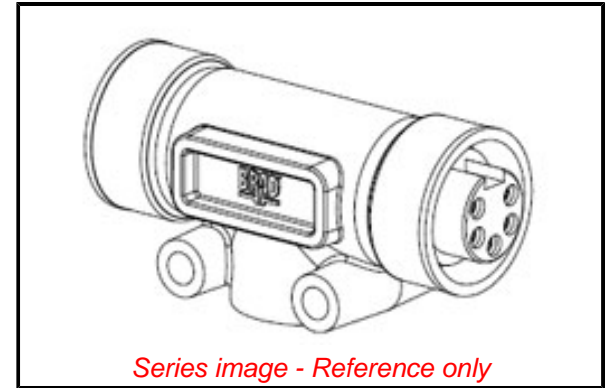

**Physical**

Cable Diameter N/A  
 Coupling Type N/A  
 Diagnostics / LEDs No  
 Diagnostics Port No  
 Gender Female  
 Keyway None  
 Material - Connector Body TPE  
 Material - Coupling Nut Die-Cast Zinc  
 Material - Plating Mating Gold  
 Net Weight 245.000/g  
 Orientation Straight  
 Poles 5  
 Temperature Range - Operating -20°C to +80°C  
 Wire Size AWG N/A

**Electrical**

Current - Maximum per Contact 8.0A  
 Voltage - Maximum 50V

**Material Info**

Engineering Number 115010A

**Reference - Drawing Numbers**

Sales Drawing SD-130039-009-001

**EU ELV**

**Compliant with Exemption 3**