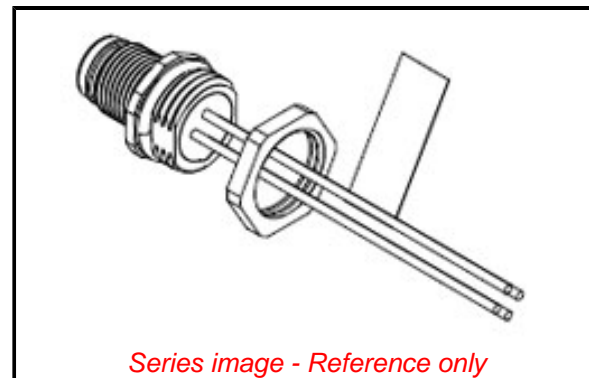

**PLEASE CHECK WWW.MOLEX.COM FOR LATEST PART INFORMATION**

**Part Number:** [1200250007](#)  
**Status:** **Active**  
**Overview:** Brad Ultra-Lock Connection System  
**Description:** Ultra-Lock (M12) Ethernet Receptacle, 5 Poles, Male (Straight) to 22 AWG Leads, 0.30m (11.81") Length

**Physical**

Coupling Type	External Thread
Gender	Male
Keyway	Single
Length	0.30m
Material - Component	Nickel-plated Brass
Mounting Thread Size	M16 x 1.5
Net Weight	28.806/g
Orientation	Straight
Panel Mount	Front
Poles	5
Temperature Range - Operating	-25° to +90°C
Wire Size AWG	22
Wire/Cable Type	UL 1061

**Electrical**

Current - Maximum per Contact	4.0A
Voltage - Maximum	60V

**Material Info**

Engineering Number	WR5U26E03C300
--------------------	---------------

**Reference - Drawing Numbers**

Sales Drawing	SD-120025-002-001
---------------	-------------------