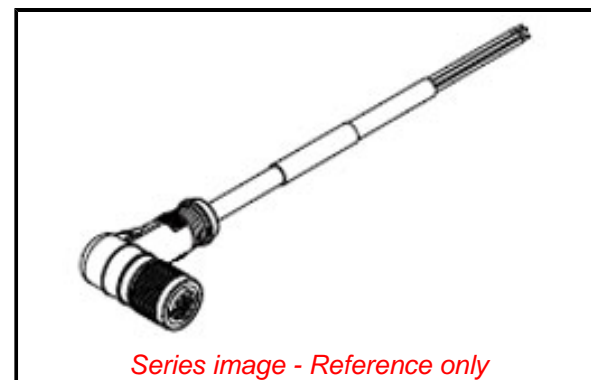

PLEASE CHECK WWW.MOLEX.COM FOR LATEST PART INFORMATION

Part Number: [1200390132](#)
Status: **Active**
Overview: Brad Micro-Change (M12) Connectors
Description: Micro-Change (M12) Single-Ended Cordset, 5 Poles, Female (90°) to Pigtail, 24 AWG, 1.0m (3.28') Length, PROFIBUS PUR Cable Preferred Version in Europe

Documents:

[Drawing (PDF)](#) [RoHS Certificate of Compliance (PDF)](#)

General

Product Family	Industrial Cordsets
Series	120039
Connector End A	Micro-Change (M12)
Connector End B	Pigtail
IP Rating	IP67
Material - Contact	Copper Alloy
Overview	Brad Micro-Change (M12) Connectors
Product Name	Micro-Change (M12)
Protocol	EtherNet
Region	America, Asia, Europe
Type	Single Ended
UPC	883906184711

Physical

Cable Diameter	4.32mm (.170")
Cable Length	1.0m (3.28')
Color - Cable Jacket	Purple
Coupling Style	Threaded
Gender	Female-Pigtail
Keyway	Reverse
LED Indicator	No
Material - Cable Jacket	PUR
Material - Connector Body	PUR
Material - Coupling Nut	Nickel-plated Brass
Material - Plating Mating	Gold
Orientation	90° to Pigtail
Poles	5
Temperature Range - Operating	-20° to +80°C
Wire Size AWG	24
Wire/Cable Type	Twisted Pair

Electrical

Current - Maximum per Contact	3.0A
Voltage - Maximum	250V AC/DC

Material Info

Engineering Number	B05S01PP4M010

Reference - Drawing Numbers

Sales Drawing	SD-120039-003-001

Series image - Reference only

EU ELV

Not Reviewed

EU RoHS

Not Reviewed

REACH SVHC

Not Reviewed

Halogen-Free

Status

Not Reviewed

For more information, please visit [Contact US](#)

China ROHS

Not Reviewed

ELV

Not Reviewed

RoHS Phthalates

Not Reviewed

Search Parts in this Series

[120039](#) Series