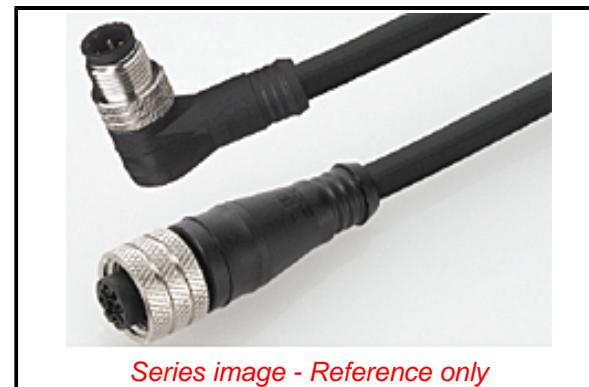

PLEASE CHECK WWW.MOLEX.COM FOR LATEST PART INFORMATION

Part Number: [1200661236](#)
Status: **Active**
Overview: Brad Micro-Change (M12) Connectors
Description: Micro-Change (M12) Double-Ended Cordset, 4 Poles, Female (Straight) to Male (Straight), 18 SJOOW Cable, 2.0m (6.56') Length

Documents:

[Drawing (PDF)](#) [RoHS Certificate of Compliance (PDF)](#)

Agency Certification

CSA LR6837
UL E152210

General

Product Family Industrial Cordsets
Series [120066](#)
Connector End A Micro-Change (M12)
Connector End B Micro-Change (M12)
IP Rating IP67
Material - Contact Copper Alloy
Overview [Brad Micro-Change (M12) Connectors](#)
Product Name Micro-Change (M12)
Region America
Type Double Ended
UPC 78678826778

Physical

Cable Diameter 8.38mm (.330")
Cable Length 2.0m (6.56')
Color - Cable Jacket Yellow
Coupling Style Threaded
Gender Female-Male
Keyway Single
LED Indicator No
Material - Cable Jacket CPE
Material - Connector Body TPE
Material - Coupling Nut Nickel-plated Brass
Material - O-Ring Fluoro-elastomer
Material - Plating Mating Gold
Orientation Straight to Straight
Poles 4
Temperature Range - Operating -20°C to +105°C
Wire Size AWG 18
Wire/Cable Type SJOOW

Electrical

Current - Maximum per Contact 4.0A
Voltage - Maximum 250V AC/DC

Material Info

Engineering Number 884030C02M020

Reference - Drawing Numbers

Sales Drawing SD-120066-032

EU ELV

Not Relevant

EU RoHS

Not Reviewed

REACH SVHC

Not Reviewed

Halogen-Free

Status

Not Reviewed

For more information, please visit [Contact US](#)

China ROHS

Not Relevant

ELV

Not Relevant

RoHS Phthalates

Not Reviewed

Search Parts in this Series

[120066 Series](#)