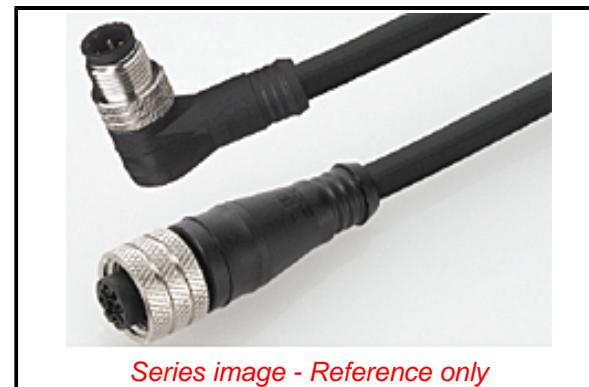

PLEASE CHECK WWW.MOLEX.COM FOR LATEST PART INFORMATION

Part Number: [1200661245](#)
Status: **Active**
Overview: Brad Micro-Change (M12) Connectors
Description: Micro-Change (M12) Double-Ended Cordset, 4 Poles, Female (Straight) to Male (Straight), 18 SJOOW Cable, 8.0m (26.25') Length

Documents:

[Drawing (PDF)](#) [RoHS Certificate of Compliance (PDF)](#)

Agency Certification

CSA LR6837
UL E152210

General

Product Family Industrial Cordsets
Series [120066](#)
Connector End A Micro-Change (M12)
Connector End B Micro-Change (M12)
IP Rating IP67
Material - Contact Copper Alloy
Overview [Brad Micro-Change (M12) Connectors](#)
Product Name Micro-Change (M12)
Region America
Type Double Ended
UPC 78678834853

Physical

Cable Diameter 8.38mm (.330")
Cable Length 8.0m (26.25')
Color - Cable Jacket Yellow
Coupling Style Threaded
Gender Female-Male
Keyway Single
LED Indicator No
Material - Cable Jacket CPE
Material - Connector Body TPE
Material - Coupling Nut Nickel-plated Brass
Material - O-Ring Fluoro-elastomer
Material - Plating Mating Gold
Orientation Straight to Straight
Poles 4
Temperature Range - Operating -20°C to +105°C
Wire Size AWG 18
Wire/Cable Type SJOOW

Electrical

Current - Maximum per Contact 4.0A
Voltage - Maximum 250V AC/DC

Material Info

Engineering Number 884030C02M080

Reference - Drawing Numbers

Sales Drawing SD-120066-032

Series image - Reference only

EU ELV

Not Reviewed

EU RoHS

Not Reviewed

REACH SVHC

Not Reviewed

Halogen-Free

Status

Not Reviewed

For more information, please visit [Contact US](#)

China ROHS

Not Reviewed

ELV

Not Reviewed

RoHS Phthalates

Not Reviewed

Search Parts in this Series

[120066 Series](#)