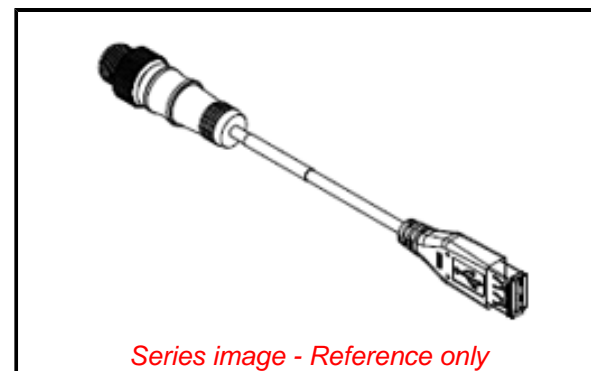

PLEASE CHECK WWW.MOLEX.COM FOR LATEST PART INFORMATION

Part Number: [1200661713](#)
Status: **Active**
Overview: Brad Micro-Change (M12) Connectors
Description: Micro-Change (M12) Double-Ended Cordset, 4 Poles, Male (Straight) to USB, PUR Cable, 2.0m (6.56') Length

Documents:

[Drawing (PDF)](#) [RoHS Certificate of Compliance (PDF)](#)

General

Product Family	Industrial Cordsets
Series	120066
Connector End A	Micro-Change (M12)
Connector End B	USB
IP Rating	IP67
Material - Contact	Copper Alloy
Overview	Brad Micro-Change (M12) Connectors
Product Name	Micro-Change (M12)
Region	Europe
Type	Double Ended
UPC	78172512510

Physical

Cable Diameter	4.70mm (.185")
Cable Length	2.0m (6.56')
Color - Cable Jacket	Black
Coupling Style	Threaded
Gender	Male-Male
Keyway	N/A
LED Indicator	No
Material - Cable Jacket	PUR
Material - Connector Body	PUR
Material - Coupling Nut	Nickel-plated Brass
Material - O-Ring	Fluoro-elastomer
Material - Plating Mating	Gold
Net Weight	1.000/g
Orientation	Straight to Straight
Poles	5
Temperature Range - Operating	-40°C to +105°C
Wire Size AWG	N/A
Wire/Cable Type	N/A

Electrical

Current - Maximum per Contact	Contact Molex
Voltage - Maximum	30V AC/DC

Material Info

Reference - Drawing Numbers

Sales Drawing	1200661713-000, SD-120066-1713-001

Series image - Reference only

EU ELV

Not Reviewed

EU RoHS

Compliant with Exemption 6(c)

REACH SVHC

Contained Per -
D(2020)9139-DC (19
Jan 2021)

Lead

Halogen-Free

Status

Not Relevant

For more information, please visit [Contact US](#)

China ROHS

ELV

RoHS Phthalates

China RoHS

Not Relevant

Not Reviewed

Not Contained

Search Parts in this Series

[120066 Series](#)