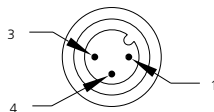

CONNECTOR DIMENSIONS

FEMALE STRAIGHT LED

FIG 1

FEMALE 90° LED

FIG 2

FEMALE 90° LED/MALE STRAIGHT

MALE FACE VIEW

FIG 3

FEMALE 90° LED/MALE 90°

MALE FACE VIEW

FIG 4

X-ON Electronics

Largest Supplier of Electrical and Electronic Components

Click to view similar products for [Sensor Cables / Actuator Cables](#) category:

Click to view products by [Molex](#) manufacturer: