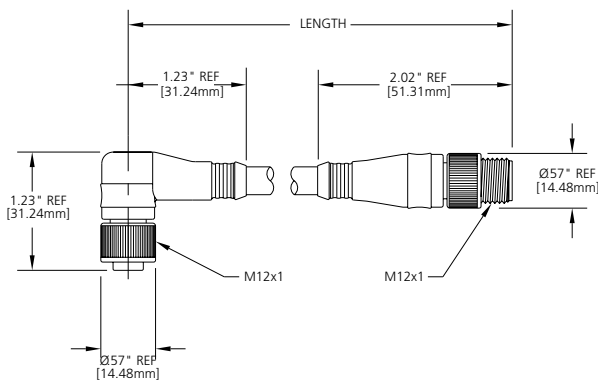

CATALOG OPTIONS

Use the following chart to modify your part's specifications

Specifications

3P

MECHANICAL	
CONNECTOR FACE:	NYLON 6/6
MOLDED BODY:	PVC
O-RING:	NITRILE RUBBER
COUPLING NUT:	ZINC DIECAST W/ BLACK EPOXY COAT, OPTIONAL STAINLESS STEEL TYPE 303
CABLE:	YELLOW 22 AWG PVC JACKET AND PVC CONDUCTOR INSULATION OVER 26 X #36 COPPER STRANDING, 300V, UL STYLE 2661, CSA AWM I/II A/B, OPTIONAL 80% METALLIC BRAID
OUTSIDE DIAMETER:	<u>WITHOUT BRAID</u> <u>WITH BRAID</u> 3P - .18" (4.6mm) 3P - .23" (5.8mm)
ELECTRICAL	
VOLTAGE RATING:	10 - 30 V DC
AMPERAGE:	3P - 4A
ENVIRONMENTAL PROTECTION:	IP 68, NEMA 6P
AMBIENT OPERATING TEMP:	-4° TO 221° F (-20° TO 105° C)
CERTIFICATIONS	
UL:	UL LISTED, FILE NO. E152210
CSA:	CSA CERTIFIED, FILE NO LR6837

CONNECTOR DIMENSIONS

FEMALE STRAIGHT LED

FIG 1

FEMALE 90° LED

FIG 2

FEMALE 90° LED/MALE STRAIGHT

MALE FACE VIEW

FIG 3

FEMALE 90° LED/MALE 90°

MALE FACE VIEW

FIG 4

X-ON Electronics

Largest Supplier of Electrical and Electronic Components

Click to view similar products for [Sensor Cables / Actuator Cables](#) category:

Click to view products by [Molex](#) manufacturer: