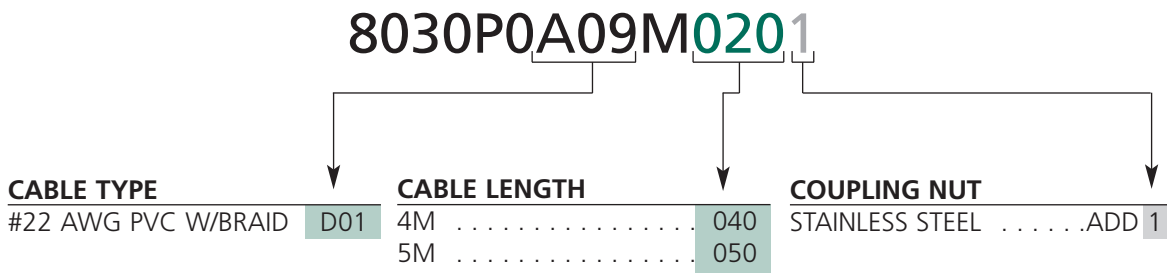

Single & Double-Ended Cordsets

Single Keyway M12

3P

#22 AWG yellow PVC cable with or without braid - DC color code
 Green LED for power indication yellow LED for output indication
 Clear PVC body - for use with PNP or NPN type sensor

	3P PNP	3P NPN
FEMALE FACE VIEW		
COLOR CODE	1- brown 2- not used 3- blue 4- black 5- not used	1- brown 2- not used 3- blue 4- black 5- not used
LED CIRCUIT DIAGRAM		
VOLTAGE	10 TO 30V DC	
CURRENT	4A	
CURRENT	#22-3	

CATALOG OPTIONS

Use the following chart to modify your part's specifications

Specifications

3P

MECHANICAL	
CONNECTOR FACE:	NYLON 6/6
MOLDED BODY:	PVC
O-RING:	NITRILE RUBBER
COUPLING NUT:	ZINC DIECAST W/ BLACK EPOXY COAT, OPTIONAL STAINLESS STEEL TYPE 303
CABLE:	YELLOW 22 AWG PVC JACKET AND PVC CONDUCTOR INSULATION OVER 26 X #36 COPPER STRANDING, 300V, UL STYLE 2661, CSA AWM I/II A/B, OPTIONAL 80% METALLIC BRAID
OUTSIDE DIAMETER:	<u>WITHOUT BRAID</u> <u>WITH BRAID</u> 3P - .18" (4.6mm) 3P - .23" (5.8mm)
ELECTRICAL	
VOLTAGE RATING:	10 - 30 V DC
AMPERAGE:	3P - 4A
ENVIRONMENTAL PROTECTION:	IP 68, NEMA 6P
AMBIENT OPERATING TEMP:	-4° TO 221° F (-20° TO 105° C)
CERTIFICATIONS	
UL:	UL LISTED, FILE NO. E152210
CSA:	CSA CERTIFIED, FILE NO LR6837