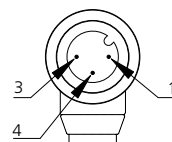

CATALOG OPTIONS

Use the following chart to modify your part's specifications

Specifications

3P

MECHANICAL	
CONNECTOR FACE:	NYLON 6/6
MOLDED BODY:	PVC
O-RING:	NITRILE RUBBER
COUPLING NUT:	ZINC DIECAST W/ BLACK EPOXY COAT, OPTIONAL STAINLESS STEEL TYPE 303
CABLE:	YELLOW 22 AWG PVC JACKET AND PVC CONDUCTOR INSULATION OVER 26 X #36 COPPER STRANDING, 300V, UL STYLE 2661, CSA AWM I/II A/B, OPTIONAL 80% METALLIC BRAID
OUTSIDE DIAMETER:	<u>WITHOUT BRAID</u> <u>WITH BRAID</u> 3P - .18" (4.6mm) 3P - .23" (5.8mm)
ELECTRICAL	
VOLTAGE RATING:	10 - 30 V DC
AMPERAGE:	3P - 4A
ENVIRONMENTAL PROTECTION:	IP 68, NEMA 6P
AMBIENT OPERATING TEMP:	-4° TO 221° F (-20° TO 105° C)
CERTIFICATIONS	
UL:	UL LISTED, FILE NO. E152210
CSA:	CSA CERTIFIED, FILE NO LR6837

CONNECTOR DIMENSIONS

FEMALE STRAIGHT LED

FIG 1

FEMALE 90° LED

FIG 2

FEMALE 90° LED/MALE STRAIGHT

MALE FACE VIEW

FIG 3

FEMALE 90° LED/MALE 90°

MALE FACE VIEW

FIG 4

X-ON Electronics

Largest Supplier of Electrical and Electronic Components

Click to view similar products for [Sensor Cables / Actuator Cables](#) category:

Click to view products by [Molex](#) manufacturer: