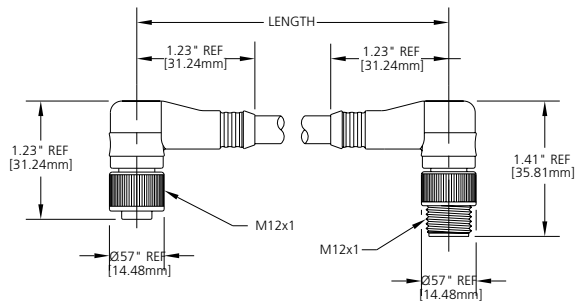

CATALOG OPTIONS

Use the following chart to modify your part's specifications

Specifications

3P

MECHANICAL	
CONNECTOR FACE:	NYLON 6/6
MOLDED BODY:	PVC
O-RING:	NITRILE RUBBER
COUPLING NUT:	ZINC DIECAST W/ BLACK EPOXY COAT, OPTIONAL STAINLESS STEEL TYPE 303
CABLE:	YELLOW 22 AWG PVC JACKET AND PVC CONDUCTOR INSULATION OVER 26 X #36 COPPER STRANDING, 300V, UL STYLE 2661, CSA AWM I/II A/B, OPTIONAL 80% METALLIC BRAID
OUTSIDE DIAMETER:	<u>WITHOUT BRAID</u> <u>WITH BRAID</u> 3P - .18" (4.6mm) 3P - .23" (5.8mm)
ELECTRICAL	
VOLTAGE RATING:	10 - 30 V DC
AMPERAGE:	3P - 4A
ENVIRONMENTAL PROTECTION:	IP 68, NEMA 6P
AMBIENT OPERATING TEMP:	-4° TO 221° F (-20° TO 105° C)
CERTIFICATIONS	
UL:	UL LISTED, FILE NO. E152210
CSA:	CSA CERTIFIED, FILE NO LR6837

CONNECTOR DIMENSIONS

FEMALE STRAIGHT LED

FIG 1

FEMALE 90° LED

FIG 2

FEMALE 90° LED/MALE STRAIGHT

MALE FACE VIEW

FIG 3

FEMALE 90° LED/MALE 90°

MALE FACE VIEW

FIG 4

X-ON Electronics

Largest Supplier of Electrical and Electronic Components

Click to view similar products for [Sensor Cables / Actuator Cables](#) category:

Click to view products by [Molex](#) manufacturer: