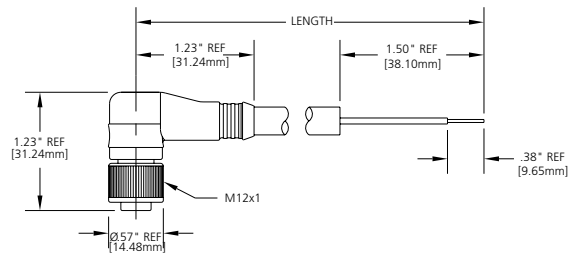

CATALOG OPTIONS

Use the following chart to modify your part's specifications

Specifications

3P

MECHANICAL	
CONNECTOR FACE:	NYLON 6/6
MOLDED BODY:	PVC
O-RING:	NITRILE RUBBER
COUPLING NUT:	ZINC DIECAST W/ BLACK EPOXY COAT, OPTIONAL STAINLESS STEEL TYPE 303
CABLE:	YELLOW 22 AWG PVC JACKET AND PVC CONDUCTOR INSULATION OVER 26 X #36 COPPER STRANDING, 300V, UL STYLE 2661, CSA AWM I/II A/B, OPTIONAL 80% METALLIC BRAID
OUTSIDE DIAMETER:	<u>WITHOUT BRAID</u> <u>WITH BRAID</u> 3P - .18" (4.6mm) 3P - .23" (5.8mm)
ELECTRICAL	
VOLTAGE RATING:	10 - 30 V DC
AMPERAGE:	3P - 4A
ENVIRONMENTAL PROTECTION:	IP 68, NEMA 6P
AMBIENT OPERATING TEMP:	-4° TO 221° F (-20° TO 105° C)
CERTIFICATIONS	
UL:	UL LISTED, FILE NO. E152210
CSA:	CSA CERTIFIED, FILE NO LR6837

CONNECTOR DIMENSIONS

FEMALE STRAIGHT LED

FIG 1

FEMALE 90° LED

FIG 2

FEMALE 90° LED/MALE STRAIGHT

MALE FACE VIEW

FIG 3

FEMALE 90° LED/MALE 90°

MALE FACE VIEW

FIG 4

X-ON Electronics

Largest Supplier of Electrical and Electronic Components

Click to view similar products for [Sensor Cables / Actuator Cables](#) category:

Click to view products by [Molex](#) manufacturer: