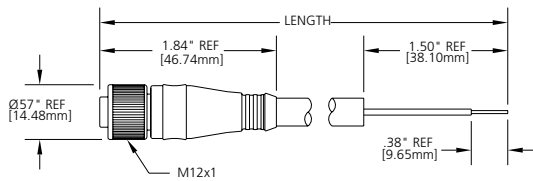

CATALOG OPTIONS

Use the following chart to modify your part's specifications

Specifications

3P

MECHANICAL	
CONNECTOR FACE:	NYLON 6/6
MOLDED BODY:	PVC
O-RING:	NITRILE RUBBER
COUPLING NUT:	ZINC DIECAST W/ BLACK EPOXY COAT, OPTIONAL STAINLESS STEEL TYPE 303
CABLE:	YELLOW 22 AWG PVC JACKET AND PVC CONDUCTOR INSULATION OVER 26 X #36 COPPER STRANDING, 300V, UL STYLE 2661, CSA AWM I/II A/B, OPTIONAL 80% METALLIC BRAID
OUTSIDE DIAMETER:	<u>WITHOUT BRAID</u> <u>WITH BRAID</u> 3P - .18" (4.6mm) 3P - .23" (5.8mm)
ELECTRICAL	
VOLTAGE RATING:	10 - 30 V DC
AMPERAGE:	3P - 4A
ENVIRONMENTAL PROTECTION:	IP 68, NEMA 6P
AMBIENT OPERATING TEMP:	-4° TO 221° F (-20° TO 105° C)
CERTIFICATIONS	
UL:	UL LISTED, FILE NO. E152210
CSA:	CSA CERTIFIED, FILE NO LR6837

CONNECTOR DIMENSIONS

FEMALE STRAIGHT LED

FIG 1

FEMALE 90° LED

FIG 2

FEMALE 90° LED/MALE STRAIGHT

MALE FACE VIEW

FIG 3

FEMALE 90° LED/MALE 90°

MALE FACE VIEW

FIG 4

X-ON Electronics

Largest Supplier of Electrical and Electronic Components

Click to view similar products for [Sensor Cables / Actuator Cables](#) category:

Click to view products by [Molex](#) manufacturer: