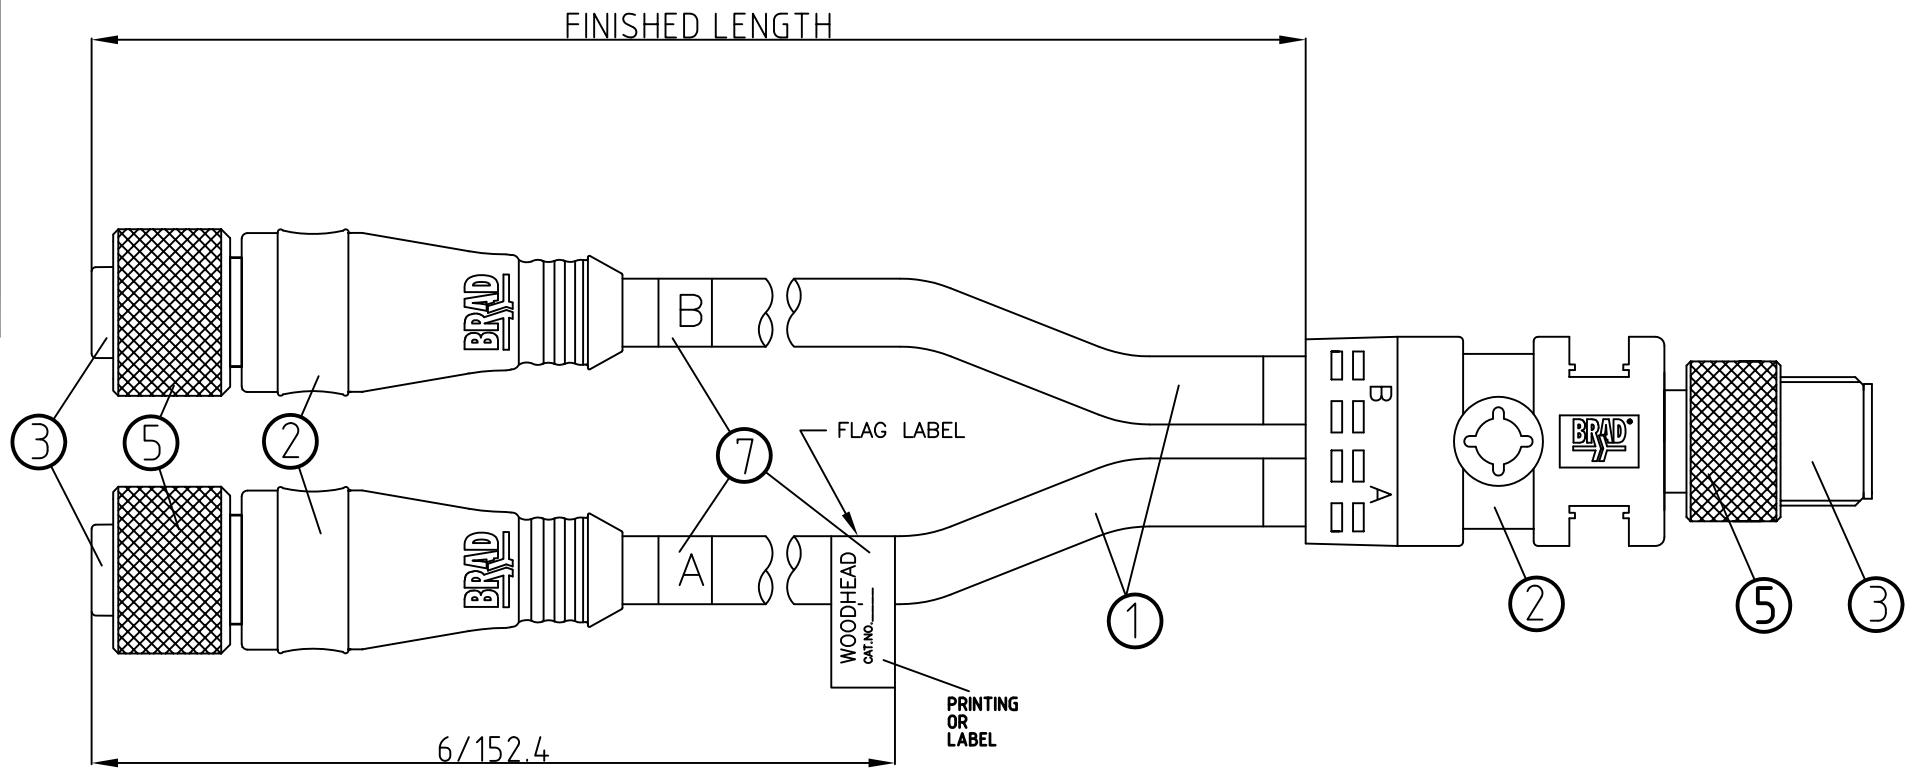

FRONT VIEW - FEMALE INSERT

FRONT VIEW - MALE INSERT

WIRING SCHEMATIC

CONNECTOR SPECIFICATION:

VOLTAGE RATING	300 V
AMPERAGE RATING	max. 4 AMPS
PROTECTION	IP67
OPERATING TEMPERATURE	FLEXING: -5°C TO +70°C STATIC: -30°C TO +70°C

MATERIAL NUMBER	ENGINEERING NUMBER	FINISHED LENGTH
1200680195	884A30K05M003	0.98' +0.75" -0 [0.3M +19.1 -0]

ITEM	COMPONENT	MATERIAL	FINISH
7	LABLE	MYLAR	BLACK/YELLOW
6	O-RING	VITON	RED
5	COUPLER	BRASS	NICKEL PLATED
4	PIN CONTACT	COPPER ALLOY	GOLD OVER NICKEL
3	INSERT	PUR	BLACK
2	OVERMOLD	TPE	YELLOW
1	CABLE #22-3 (COPPER STRANDING) 4 CONDUCT. 300V	JACKET: TPE	YELLOW

DESCRIPTION EC NO: WEU2010-0362 DRWN: BBRAUCH 2010/02/15 CHKD: NS APPR: NSTAUDIG 2010/02/18	QUALITY SYMBOLS	GENERAL TOLERANCES (UNLESS SPECIFIED)		DIMENSION STYLE		SCALE	DESIGN UNITS	THIRD ANGLE PROJECTION
	= 0 = 0	mm	INCH	IN/MM		2:1	METRIC	
		4 PLACES ±---	±---	DRAWN BY DATE				
		3 PLACES ±---	±---	BBRAUCH 2010/02/15				
2 PLACES ±---	±0.1	CHECKED BY DATE						
1 PLACE ±0.3	±---	NS 2010/02/16						
ANGULAR ± --- °		APPROVED BY DATE		MIC INL. SPLITTER XM 3P FE STR(2X) TO 4P M ---- <b>MOLEX INCORPORATED</b>				
DRAFT WHERE APPLICABLE MUST REMAIN WITHIN DIMENSIONS		NSTAUDIG 2010/02/18						
SEE TABLE		MATERIAL NO.		DOCUMENT NO.		SHEET NO.		
SIZE A3		THIS DRAWING CONTAINS INFORMATION THAT IS PROPRIETARY TO MOLEX INCORPORATED AND SHOULD NOT BE USED WITHOUT WRITTEN PERMISSION		SD-120068-026		1 OF 1		