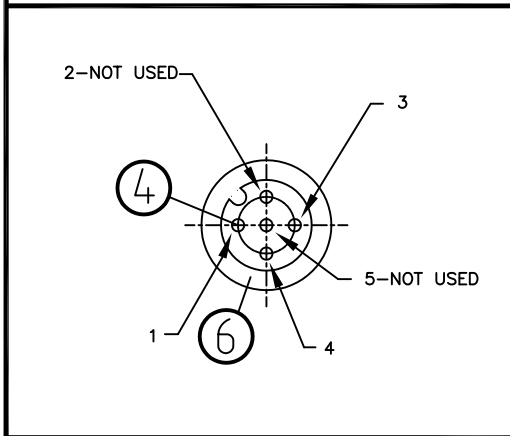

FRONT VIEW - FEMALE INSERT

FRONT VIEW - MALE INSERT

WIRING SCHEMATIC

CONNECTOR SPECIFICATION:

VOLTAGE RATING	300 V
AMPERAGE RATING	max. 4 AMPS
PROTECTION	IP67
OPERATING TEMPERATURE	FLEXING: -5°C TO +70°C STATIC: -30°C TO +70°C

MATERIAL NUMBER	ENGINEERING NUMBER	FINISHED LENGTH
1200680195	884A30K05M003	0.98' +0.75" -0 [0.3M +19.1 -0]

ITEM	COMPONENT	MATERIAL	FINISH
7	LABLE	MYLAR	BLACK/YELLOW
6	O-RING	VITON	RED
5	COUPLER	BRASS	NICKEL PLATED
4	PIN CONTACT	COPPER ALLOY	GOLD OVER NICKEL
3	INSERT	PUR	BLACK
2	OVERMOLD	TPE	YELLOW
1	CABLE #22-3 (COPPER STRANDING) 4 CONDUCT. 300V	JACKET: TPE	YELLOW

DESCRIPTION EC NO: WEU2010-0362 DRWN: BBRAUCH 2010/02/15 CHKD: NS APPR: NSTAUDIG 2010/02/18	QUALITY SYMBOLS	GENERAL TOLERANCES (UNLESS SPECIFIED)		DIMENSION STYLE		SCALE	DESIGN UNITS	THIRD ANGLE PROJECTION
	= 0 = 0	mm	INCH	IN/MM		2:1	METRIC	
		4 PLACES ±---	±---	DRAWN BY DATE				
		3 PLACES ±---	±---	BBRAUCH 2010/02/15				
2 PLACES ±---	±0.1	CHECKED BY DATE						
1 PLACE ±0.3	±---	NS 2010/02/16						
ANGULAR ± --- °		APPROVED BY DATE		MIC INL. SPLITTER XM 3P FE STR(2X) TO 4P M ---- <b>MOLEX INCORPORATED</b>				
DRAFT WHERE APPLICABLE MUST REMAIN WITHIN DIMENSIONS		NSTAUDIG 2010/02/18						
SEE TABLE		MATERIAL NO.		DOCUMENT NO.		SHEET NO.		
SIZE A3		THIS DRAWING CONTAINS INFORMATION THAT IS PROPRIETARY TO MOLEX INCORPORATED AND SHOULD NOT BE USED WITHOUT WRITTEN PERMISSION		SD-120068-026		1 OF 1		