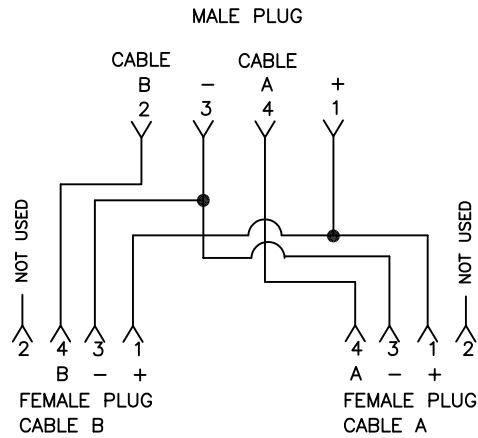

FRONT VIEW - FEMALE INSERT

FRONT VIEW - MALE INSERT

WIRING SCHEMATIC

CONNECTOR SPECIFICATION:

VOLTAGE RATING	300 V
AMPERAGE RATING	max. 4 AMPS
PROTECTION	IP67
OPERATING TEMPERATURE	FLEXING: -5°C TO +70°C STATIC: -30°C TO +70°C

MATERIAL NUMBER	ENGINEERING NUMBER	FINISHED LENGTH
1200680195	884A30K05M003	0.98' +0.75" -0 [0.3M +19.1 -0]

ITEM	COMPONENT	MATERIAL	FINISH
7	LABLE	MYLAR	BLACK/YELLOW
6	O-RING	VITON	RED
5	COUPLER	BRASS	NICKEL PLATED
4	PIN CONTACT	COPPER ALLOY	GOLD OVER NICKEL
3	INSERT	PUR	BLACK
2	OVERMOLD	TPE	YELLOW
1	CABLE #22-3 (COPPER STRANDING) 4 CONDUCT. 300V	JACKET: TPE	YELLOW

DESCRIPTION EC NO: WEU2010-0362 DRWN: BBRAUCH 2010/02/15 CHKD: NS APPR: NSTAUDIG 2010/02/18	QUALITY SYMBOLS	GENERAL TOLERANCES (UNLESS SPECIFIED)		DIMENSION STYLE		SCALE	DESIGN UNITS	THIRD ANGLE PROJECTION
	= 0 = 0	mm	INCH	IN/MM		2:1	METRIC	
		4 PLACES ±---	±---	DRAWN BY DATE				
		3 PLACES ±---	±---	BBRAUCH 2010/02/15				
2 PLACES ±---	±0.1	CHECKED BY DATE						
1 PLACE ±0.3	±---	NS 2010/02/16						
ANGULAR ± --- °		APPROVED BY DATE		MIC INL. SPLITTER XM 3P FE STR(2X) TO 4P M ---- <b>MOLEX INCORPORATED</b>				
DRAFT WHERE APPLICABLE MUST REMAIN WITHIN DIMENSIONS		NSTAUDIG 2010/02/18						
SEE TABLE		MATERIAL NO.		DOCUMENT NO.		SHEET NO.		
SIZE A3		THIS DRAWING CONTAINS INFORMATION THAT IS PROPRIETARY TO MOLEX INCORPORATED AND SHOULD NOT BE USED WITHOUT WRITTEN PERMISSION		SD-120068-026		1 OF 1		