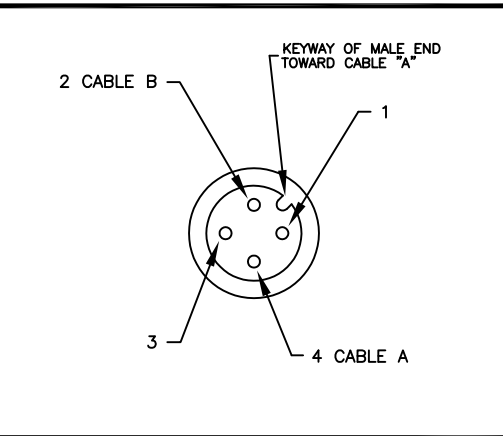

FRONT VIEW - FEMALE INSERT

FRONT VIEW - MALE INSERT

WIRING SCHEMATIC

CONNECTOR SPECIFICATION:

VOLTAGE RATING	300 V
AMPERAGE RATING	max. 4 AMPS
PROTECTION	IP67
OPERATING TEMPERATURE	FLEXING: -5°C TO +70°C STATIC: -30°C TO +70°C

MATERIAL NUMBER	ENGINEERING NUMBER	FINISHED LENGTH
1200680195	884A30K05M003	0.98' +0.75" -0 [0.3M +19.1 -0]

ITEM	COMPONENT	MATERIAL	FINISH
7	LABLE	MYLAR	BLACK/YELLOW
6	O-RING	VITON	RED
5	COUPLER	BRASS	NICKEL PLATED
4	PIN CONTACT	COPPER ALLOY	GOLD OVER NICKEL
3	INSERT	PUR	BLACK
2	OVERMOLD	TPE	YELLOW
1	CABLE #22-3 (COPPER STRANDING) 4 CONDUCT. 300V	JACKET: TPE	YELLOW

DESCRIPTION EC NO: WEU2010-0362 DRWN: BBRAUCH 2010/02/15 CHKD: NS APPR: NSTAUDIG 2010/02/18	QUALITY SYMBOLS	GENERAL TOLERANCES (UNLESS SPECIFIED)		DIMENSION STYLE		SCALE	DESIGN UNITS	THIRD ANGLE PROJECTION
	= 0 = 0	mm	INCH	IN/MM		2:1	METRIC	
		4 PLACES ±---	±---	DRAWN BY DATE				
		3 PLACES ±---	±---	BBRAUCH 2010/02/15				
2 PLACES ±---	±0.1	CHECKED BY DATE						
1 PLACE ±0.3	±---	NS 2010/02/16						
ANGULAR ± --- °		APPROVED BY DATE		MIC INL. SPLITTER XM 3P FE STR(2X) TO 4P M ---- <b>MOLEX INCORPORATED</b>				
DRAFT WHERE APPLICABLE MUST REMAIN WITHIN DIMENSIONS		NSTAUDIG 2010/02/18						
SEE TABLE		MATERIAL NO.		DOCUMENT NO.		SHEET NO.		
SIZE A3		THIS DRAWING CONTAINS INFORMATION THAT IS PROPRIETARY TO MOLEX INCORPORATED AND SHOULD NOT BE USED WITHOUT WRITTEN PERMISSION		SD-120068-026		1 OF 1		