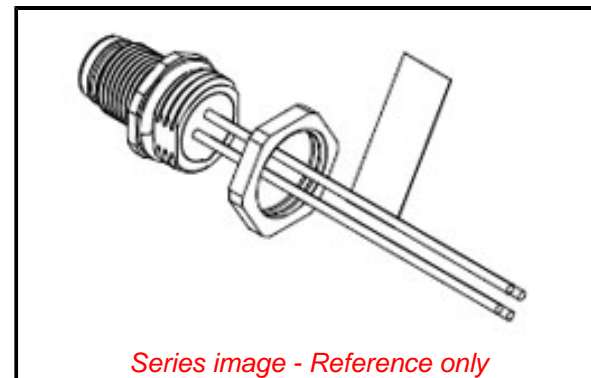

PLEASE CHECK WWW.MOLEX.COM FOR LATEST PART INFORMATION

Part Number: [1200700156](#)
Status: **Active**
Overview: Brad Micro-Change (M12) Connectors
Description: Micro-Change (M12) Receptacle, 4 Poles, M12x1 and PG9 Threads, Male (Straight) to 22 AWG Leads, 0.30m (11.81") Length

Documents:

[Drawing (PDF)](#) [RoHS Certificate of Compliance (PDF)](#)

Agency Certification

CSA LR6837

General

Product Family Industrial Receptacles
Series [120070](#)
IP Rating IP67
NEMA Rating NEMA 6
Overview [Brad Micro-Change (M12) Connectors](#)
Product Name Micro-Change (M12)
Type Single Ended (pigtail)
UPC 78678838215

Physical

Coupling Type External Thread
Gender Male
Keyway Single
Length 0.30m
Material - Component Nickel-plated Brass
Mounting Thread Size PG9
Net Weight 18.597/g
Orientation Straight
Panel Mount Front
Poles 4
Temperature Range - Operating -20° to +80°C
Wire Size AWG 22
Wire/Cable Type Leads, UL 1061

Electrical

Current - Maximum per Contact 4.0A
Voltage - Maximum 250V AC/DC

Material Info

Engineering Number 8R4J36E03C3003

EU ELV

Not Relevant

EU RoHS

Compliant with Exemption 6(c)

REACH SVHC

Contained Per - D(2021)4569-DC (8 July 2021)

Lead

Halogen-Free

Status

Not Low-Halogen

For more information, please visit [Contact US](#)

China ROHS

50 Image

ELV

Not Relevant

RoHS Phthalates

Not Contained

Search Parts in this Series

[120070](#) Series

PLEASE CHECK WWW.MOLEX.COM FOR LATEST PART INFORMATION