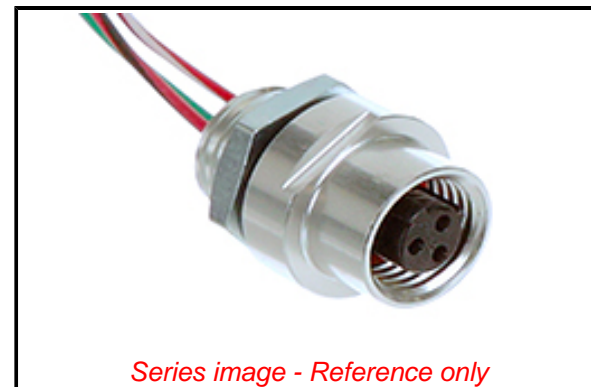

PLEASE CHECK WWW.MOLEX.COM FOR LATEST PART INFORMATION

Part Number: [1200740058](#)
Status: **Active**
Overview: Brad Micro-Change (M12) Connectors
Description: Micro-Change (1/2" - 20 UNF) US Dual Keyway Receptacle, 3 Poles, 1/4" -18 NPT Mounting Threads, Female (Straight) to 22 AWG PVC Leads, 0.305m (1.0') Length

Physical

Coupling Type Internal Thread
 Gender Female
 Keyway Dual
 Length 0.305m
 Material - Component Clear Anodized Aluminum
 Mounting Thread Size 1/4" - 18 NPT
 Net Weight 45.000/g
 Orientation Straight
 Panel Mount Front
 Poles 3
 Temperature Range - Operating -20° to +80°C
 Wire Size AWG 22
 Wire/Cable Type UL 1061

Electrical

Current - Maximum per Contact 4.0A
 Voltage - Maximum 250V AC/DC

Material Info

Engineering Number 7R3A00A19A120

Reference - Drawing Numbers

Sales Drawing SD-120074-014-001

Series image - Reference only