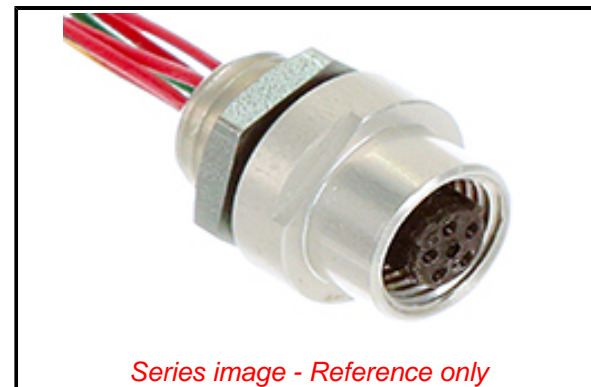

PLEASE CHECK WWW.MOLEX.COM FOR LATEST PART INFORMATION

Part Number: [1200740232](#)
Status: **Active**
Overview: Brad Micro-Change (M12) Connectors
Description: Micro-Change (1/2" - 20 UNF) US Dual Keyway Receptacle, 6 Poles, 1/4" -18 NPT Mounting Threads, Female (Straight) to 22 AWG PVC Leads, 0.305m (1.0') Length

Physical

Coupling Type Internal Thread
 Gender Female
 Keyway Dual
 Length 0.305m
 Material - Component Gray Anodized Aluminum
 Mounting Thread Size 1/4" - 18 NPT
 Orientation Straight
 Panel Mount Front
 Poles 6
 Temperature Range - Operating -20° to +80°C
 Wire Size AWG 22
 Wire/Cable Type Leads, UL 1061

Electrical

Current - Maximum per Contact 4.0A
 Voltage - Maximum 250V AC/DC

Material Info

Engineering Number 7R6A00A19A120

Reference - Drawing Numbers

Sales Drawing SD-120074-014-001

Series image - Reference only