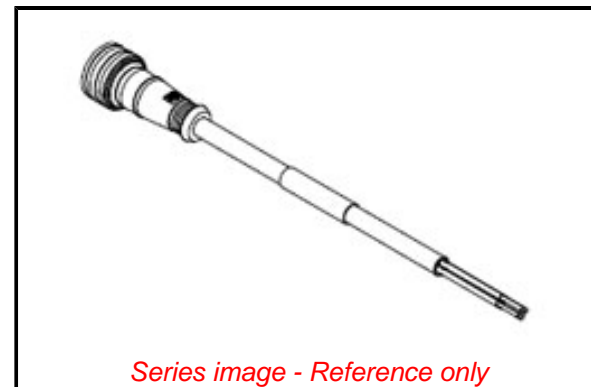

PLEASE CHECK WWW.MOLEX.COM FOR LATEST PART INFORMATION

Part Number: [1200790109](#)
Status: **Active**
Overview: [Brad Ultra-Lock Connection System](#)
Description: Ultra-Lock (M12) Single-Ended Cordset, 5 Poles, Female (Straight) to Pigtail, 22 AWG, Yellow PVC Cable, 2.0m (6.56') Length

Documents:

[Drawing (PDF)](#) [RoHS Certificate of Compliance (PDF)](#)

Agency Certification

CSA LR6837

General

Product Family Industrial Cordsets
Series [120079](#)
Connector End A Ultra-Lock (M12)
Connector End B Pigtail
IP Rating IP69K
Material - Contact Copper Alloy
Overview [Brad Ultra-Lock Connection System](#)
Product Name Ultra-Lock (M12)
Protocol EtherNet
Region America
Type Single Ended
UPC 78678884688

Physical

Cable Diameter 5.45mm (.215")
Cable Length 2.0m (6.56')
Color - Cable Jacket Yellow
Coupling Style Push to Lock
Gender Female-Pigtail
Keyway Single
LED Indicator No
Material - Cable Jacket PVC
Material - Connector Body PUR
Material - Coupling Nut Nickel-plated Brass
Material - O-Ring Fluoro-elastomer
Material - Plating Mating Gold
Net Weight 12.870/g
Orientation Straight to Pigtail
Poles 5
Temperature Range - Operating -25° to +90°C
Wire Size AWG 22
Wire/Cable Type UL 2661

Electrical

Current - Maximum per Contact 4.0A
Voltage - Maximum 250V AC/DC

Material Info

Engineering Number W05000A09M020

Reference - Drawing Numbers

Sales Drawing SD-120079-007-001

EU ELV

Not Relevant

EU RoHS

Compliant with Exemption 6(c)

REACH SVHC

Contained Per - D(2021)4569-DC (8 July 2021)

Lead

Halogen-Free

Status

Not Low-Halogen

For more information, please visit [Contact US](#)

China ROHS

ELV

RoHS Phthalates

China RoHS

50 Image

Not Relevant

Not Contained

Search Parts in this Series

[120079 Series](#)