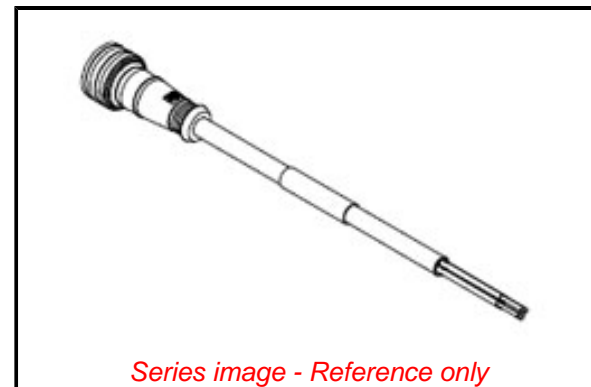

PLEASE CHECK WWW.MOLEX.COM FOR LATEST PART INFORMATION

Part Number: [1200790134](#)
Status: **Active**
Overview: Brad Ultra-Lock Connection System
Description: Ultra-Lock (M12) Single-Ended Cordset, 4 Poles, Female (Straight) to Pigtail, 22 AWG, TPE Cable, 6.0m (19.68') Length

Documents:

[Drawing (PDF)](#) [RoHS Certificate of Compliance (PDF)](#)

Agency Certification

CSA LR6837

General

Product Family Industrial Cordsets
Series [120079](#)
Connector End A Ultra-Lock (M12)
Connector End B Pigtail
IP Rating IP69K
Material - Contact Copper Alloy
Overview [Brad Ultra-Lock Connection System](#)
Product Name Ultra-Lock (M12)
Protocol EtherNet
Region America
Type Single Ended
UPC 78678885005

Physical

Cable Diameter 5.30mm (.209")
Cable Length 6.0m (19.68')
Color - Cable Jacket Yellow
Coupling Style Push to Lock
Gender Female-Pigtail
Keyway Single
LED Indicator No
Material - Cable Jacket TPE
Material - Connector Body TPE
Material - Coupling Nut Nickel-plated Brass
Material - O-Ring Fluoro-elastomer
Material - Plating Mating Gold
Orientation Straight to Pigtail
Poles 4
Temperature Range - Operating -25° to +90°C
Wire Size AWG 22
Wire/Cable Type PLTC-ER

Electrical

Current - Maximum per Contact 4.0A
Voltage - Maximum 250V AC/DC

Material Info

Engineering Number W04000K05M060

EU ELV

Not Reviewed

EU RoHS

Not Reviewed

REACH SVHC

Not Reviewed

Halogen-Free

Status

Not Reviewed

For more information, please visit [Contact US](#)

China ROHS

Not Reviewed

ELV

Not Reviewed

RoHS Phthalates

Not Reviewed

Search Parts in this Series

[120079 Series](#)