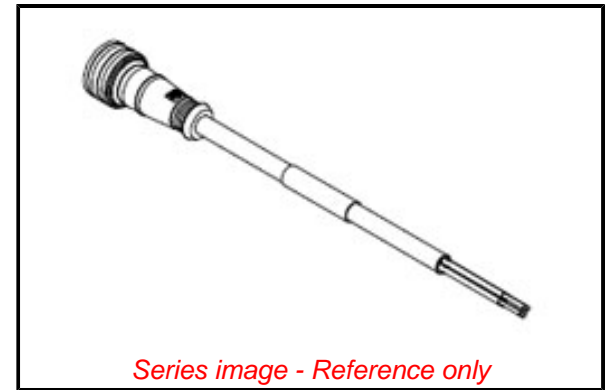

PLEASE CHECK WWW.MOLEX.COM FOR LATEST PART INFORMATION

Part Number: [1200790164](#)
Status: **Active**
Overview: Brad Ultra-Lock Connection System
Description: Ultra-Lock (M12) Single-Ended Cordset, 4 Poles, Female (Straight) to Pigtail, 22 AWG, Yellow PVC Cable, 2.0m (6.56') Length

Documents:

[Drawing (PDF)](#) [RoHS Certificate of Compliance (PDF)](#)

Agency Certification

CSA LR6837

General

Product Family Industrial Cordsets
Series [120079](#)
Connector End A Ultra-Lock (M12)
Connector End B Pigtail
IP Rating IP69K
Material - Contact Copper Alloy
Overview [Brad Ultra-Lock Connection System](#)
Product Name Ultra-Lock (M12)
Protocol EtherNet
Region America
Type Single Ended
UPC 78678884687

Physical

Cable Diameter 5.33mm (.210")
Cable Length 2.0m (6.56')
Color - Cable Jacket Yellow
Coupling Style Push to Lock
Gender Female-Pigtail
Keyway Single
LED Indicator No
Material - Cable Jacket PVC
Material - Connector Body PUR
Material - Coupling Nut Nickel-plated Brass
Material - O-Ring Fluoro-elastomer
Material - Plating Mating Gold
Net Weight 110.000/g
Orientation Straight to Pigtail
Poles 4
Temperature Range - Operating -20° to +105°C
Wire Size AWG 22
Wire/Cable Type UL 2661

Electrical

Current - Maximum per Contact 4.0A
Voltage - Maximum 250V AC/DC

Material Info

Engineering Number W04000A09M020

EU ELV

Not Relevant

EU RoHS

Compliant with Exemption 6(c)

REACH SVHC

Contained Per - D(2020)9139-DC (19 Jan 2021)

Lead

Halogen-Free

Status

Not Low-Halogen

For more information, please visit [Contact US](#)

China ROHS

ELV

RoHS Phthalates

China RoHS

50 Image

Not Relevant

Not Contained

Search Parts in this Series

[120079 Series](#)