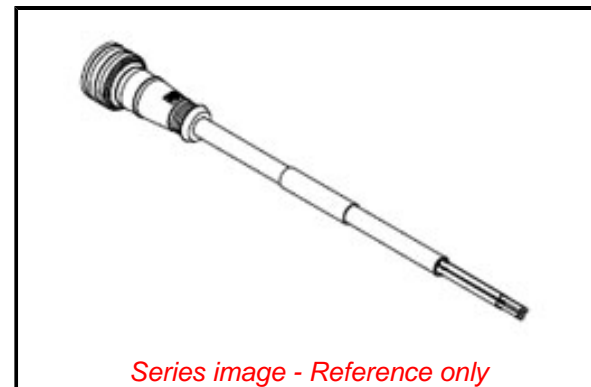

PLEASE CHECK WWW.MOLEX.COM FOR LATEST PART INFORMATION

Part Number: [1200795026](#)
Status: **Active**
Overview: Brad Ultra-Lock Connection System
Description: Ultra-Lock (M12) Single-Ended Cordset, 8 Poles, Male (Straight) to Pigtail, 24 AWG, PUR Cable, 2.0m (6.56') Length

Documents:

[Drawing (PDF)](#) [RoHS Certificate of Compliance (PDF)](#)

Agency Certification

CSA LR6837

General

Product Family Industrial Cordsets
Series [120079](#)
Connector End A Ultra-Lock (M12)
Connector End B Pigtail
IP Rating IP69K
Material - Contact Copper Alloy
Overview [Brad Ultra-Lock Connection System](#)
Product Name Ultra-Lock (M12)
Protocol EtherNet
Region Europe
Type Single Ended
UPC 883906776657

Physical

Cable Diameter N/A
Cable Length 2.0m (6.56')
Color - Cable Jacket Black
Coupling Style Push to Lock
Gender Male-Pigtail
Keyway Single
LED Indicator No
Material - Cable Jacket PUR
Material - Connector Body TPE
Material - Coupling Nut Nickel-plated Brass
Material - O-Ring Fluoro-elastomer
Material - Plating Mating Gold
Orientation Straight to Pigtail
Poles 8
Temperature Range - Operating -20° to +80°C
Wire Size AWG 24
Wire/Cable Type N/A

Electrical

Current - Maximum per Contact 2.0A
Voltage - Maximum 30V

Material Info

Engineering Number W08006H08M020

EU ELV

Not Reviewed

EU RoHS

Not Reviewed

REACH SVHC

Not Reviewed

Halogen-Free

Status

Not Reviewed

For more information, please visit [Contact US](#)

China ROHS

Not Reviewed

ELV

Not Reviewed

RoHS Phthalates

Not Reviewed

Search Parts in this Series

[120079 Series](#)