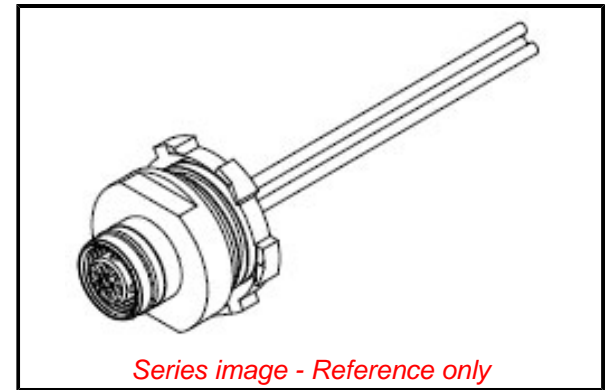

**PLEASE CHECK WWW.MOLEX.COM FOR LATEST PART INFORMATION**

**Part Number:** [1200840007](#)  
**Status:** **Active**  
**Overview:** [Brad Ultra-Lock Connection System](#)  
**Description:** Ultra-Lock (M12) Female Receptacle, 4 Poles, 1/2" - 14 NPT Mounting Threads, 22 AWG PVC Leads, 0.30m (11.81") Length

**Physical**

Coupling Type Internal Thread  
 Gender Female  
 Keyway Single  
 Length 0.30m  
 Material - Component Nickel-plated Brass  
 Mounting Thread Size 1/2" - 14 NPT  
 Net Weight 51.709/g  
 Orientation Straight  
 Panel Mount Front  
 Poles 4  
 Temperature Range - Operating -25° to +90°C  
 Wire Size AWG 22  
 Wire/Cable Type Leads, UL 1061

**Electrical**

Current - Maximum per Contact 4.0A  
 Voltage - Maximum 250V AC/DC

**Material Info**

Engineering Number WR4000A18C300

**Reference - Drawing Numbers**

Sales Drawing SD-120084-027-001, SD-120084-182-001