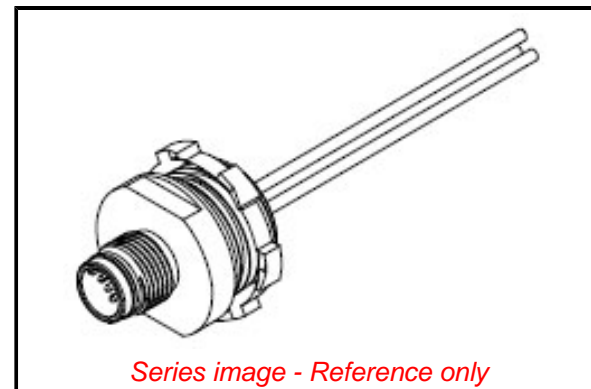

PLEASE CHECK WWW.MOLEX.COM FOR LATEST PART INFORMATION

Part Number: [1200840008](#)
Status: **Active**
Overview: Brad Ultra-Lock Connection System
Description: Ultra-Lock (M12) Male Receptacle, 4 Poles, 1/2" - 14 NPT Mounting Threads, 22 AWG PVC Leads, 0.30m (11.81") Length

Physical

Coupling Type External Thread
 Gender Male
 Keyway Single
 Length 0.30m
 Material - Component Nickel-plated Brass
 Mounting Thread Size 1/2" - 14 NPT
 Net Weight 88.000/g
 Orientation Straight
 Panel Mount Front
 Poles 4
 Temperature Range - Operating -25° to +90°C
 Wire Size AWG 22
 Wire/Cable Type Leads, UL 1061

Electrical

Current - Maximum per Contact 4.0A
 Voltage - Maximum 250V AC/DC

Material Info

Engineering Number WR4006A18C300

Reference - Drawing Numbers

Sales Drawing SD-120084-028-001

Series image - Reference only