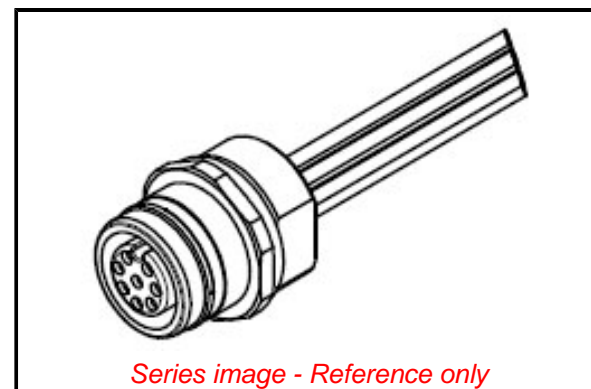

PLEASE CHECK WWW.MOLEX.COM FOR LATEST PART INFORMATION

Part Number: [1200845002](#)
Status: **Active**
Overview: Brad Ultra-Lock Connection System
Description: Ultra-Lock (M12) Receptacle, 8 Poles, Female (Straight) to Leads, M 16x1.5 Threads, 1.0m (3.28') Length

Physical

Coupling Type Internal Thread
 Gender Female
 Keyway Single
 Length 1.0m
 Material - Component Nickel-plated Brass
 Mounting Thread Size M16 x 1.5
 Net Weight 49.207/g
 Orientation Straight
 Panel Mount Front
 Poles 8
 Temperature Range - Operating -25° to +90°C
 Wire Size AWG 24
 Wire/Cable Type Leads, UL 1061

Electrical

Current - Maximum per Contact 2.0A
 Voltage - Maximum 30V AC / 36V DC

Material Info

Engineering Number WR8U20E02M010

Reference - Drawing Numbers

Sales Drawing 1200845107-000, SD-120084-019-001

EU ELV