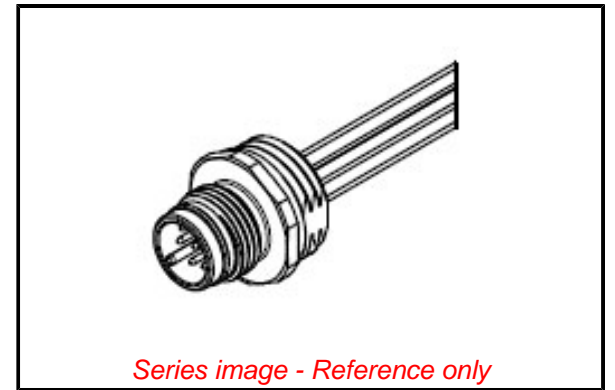

PLEASE CHECK WWW.MOLEX.COM FOR LATEST PART INFORMATION

Part Number: [1200845096](#)
Status: **Active**
Overview: Brad Ultra-Lock Connection System
Description: Ultra-Lock (M12) Receptacle, 8 Poles, M16x1.5 Mounting Threads, Male (Straight) to 0.25mm² PVC Leads, 0.30m (11.81") Length

Documents:

[Drawing (PDF)](#) [RoHS Certificate of Compliance (PDF)](#)

Agency Certification

CSA LR6837

General

Product Family Industrial Receptacles
Series [120084](#)
IP Rating IP69K
NEMA Rating NEMA 6
Overview [Brad Ultra-Lock Connection System](#)
Product Name Ultra-Lock (M12)
Type Single Ended (pigtail)
UPC 883906778491

Physical

Coupling Type External Thread
Gender Male
Keyway Single
Length 0.30m
Material - Component Nickel-plated Brass
Mounting Thread Size M16 x 1.5
Net Weight 21.383/g
Orientation Straight
Panel Mount Front
Poles 8
Temperature Range - Operating -25° to +90°C
Wire Size AWG 24
Wire/Cable Type Leads, UL 1061

Electrical

Current - Maximum per Contact 2.0A
Voltage - Maximum 30V AC / 36V DC

Material Info

Engineering Number WR8U26E02C300

Reference - Drawing Numbers

Sales Drawing 1200845108-000

Series image - Reference only

EU ELV

Not Relevant

EU RoHS

Compliant with Exemption 6(c)

REACH SVHC

Contained Per - D(2021)4569-DC (8 July 2021)

Lead

Halogen-Free

Status

Not Low-Halogen

For more information, please visit [Contact US](#)

China ROHS

ELV

RoHS Phthalates

China RoHS

50 Image

Not Relevant

Not Contained

Search Parts in this Series

[120084 Series](#)