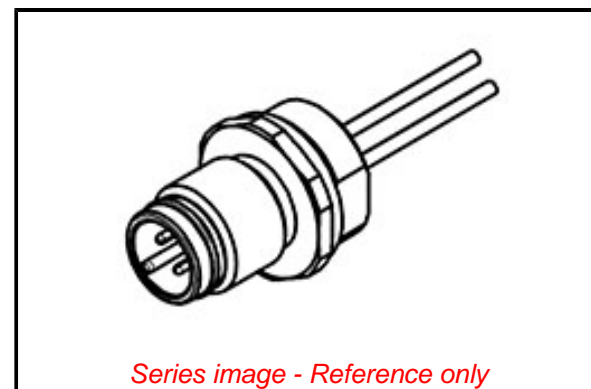

Physical

Coupling Type	External Thread
Gender	Male
Keyway	Single
Length	0.30m
Material - Component	Nickel-plated Brass
Mounting Thread Size	PG9
Net Weight	10.000/g
Orientation	Straight
Panel Mount	Front
Poles	4
Temperature Range - Operating	-25° to +90°C
Wire Size AWG	22
Wire/Cable Type	UL 1569

Electrical

Current - Maximum per Contact	4.0A
Voltage - Maximum	60V

Material Info

Engineering Number	WR4J26E03C3003
--------------------	----------------

Reference - Drawing Numbers

Sales Drawing	SD-120084-023-001
---------------	-------------------