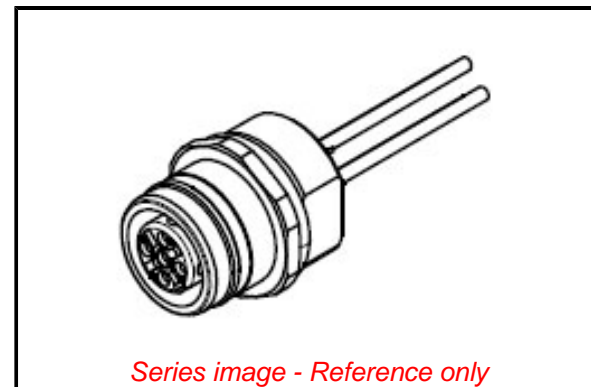

PLEASE CHECK WWW.MOLEX.COM FOR LATEST PART INFORMATION

Part Number: [1200845107](#)
Status: **Active**
Overview: Brad Ultra-Lock Connection System
Description: Ultra-Lock (M12) Receptacle, 4 Poles, M16x1.5 Mounting Threads, Female (Straight) to 0.34mm² PVC Leads, 0.30m (11.81") Length

Physical

Coupling Type Internal Thread
 Gender Female
 Keyway Single
 Length 0.30m
 Material - Component Nickel-plated Brass
 Mounting Thread Size M16 x 1.5
 Net Weight 333.000/g
 Orientation Straight
 Panel Mount Front
 Poles 4
 Temperature Range - Operating -25° to +90°C
 Wire Size AWG 22
 Wire/Cable Type UL 1569

Electrical

Current - Maximum per Contact 4.0A
 Voltage - Maximum 60V

Material Info

Engineering Number WR4U20E03C3003

Reference - Drawing Numbers

Sales Drawing 1200845107-000

Series image - Reference only

EU ELV