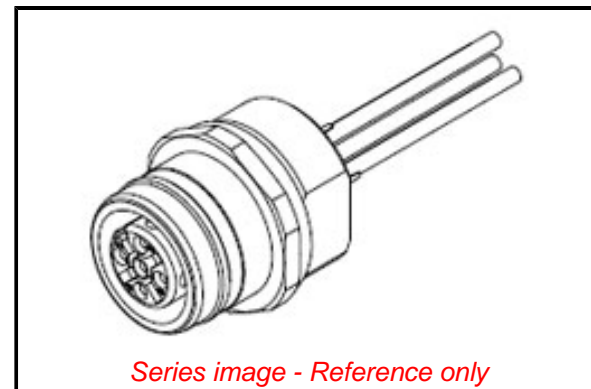

PLEASE CHECK WWW.MOLEX.COM FOR LATEST PART INFORMATION

Part Number: [1200845113](#)
Status: **Active**
Overview: Brad Ultra-Lock Connection System
Description: Ultra-Lock (M12) Receptacle, 5 Poles, M16x1.5 Mounting Threads, Female (Straight) to 0.34mm² PVC Leads, 0.30m (11.81") Length

Physical

Coupling Type Internal Thread
 Gender Female
 Keyway Single
 Length 0.30m
 Material - Component Nickel-plated Brass
 Mounting Thread Size M16 x 1.5
 Net Weight 23.161/g
 Orientation Straight
 Panel Mount Front
 Poles 5
 Temperature Range - Operating -25° to +90°C
 Wire Size AWG 22
 Wire/Cable Type UL 1569

Electrical

Current - Maximum per Contact 4.0A
 Voltage - Maximum 60V

Material Info

Engineering Number WR5U20E03C3003

Reference - Drawing Numbers

Sales Drawing 1200845107-000

Series image - Reference only

EU ELV