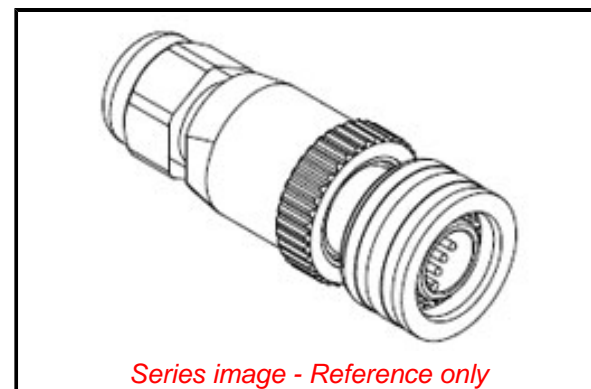

PLEASE CHECK WWW.MOLEX.COM FOR LATEST PART INFORMATION

Part Number: [1200850003](#)
Status: **Active**
Overview: Brad Ultra-Lock Connection System
Description: Ultra-Lock (M12) Single Keyway with PG7 Cable Fitting, Male, 4 Pole, Straight, Cable Diameter 3.30-6.60mm

Documents:

[Drawing (PDF)](#) [RoHS Certificate of Compliance (PDF)](#)

Agency Certification

CSA LR6837

General

Product Family Field Attachable / Accessories
Series [120085](#)
Approvals cCSAus certified
IP Rating IP69K
Material - Contact Brass
Overview [Brad Ultra-Lock Connection System](#)
Product Name Ultra-Lock (M12)
Type Field Attachable Connector
UPC 78172553190

Physical

Cable Diameter 3.30-6.60mm (.130-.260")
Coupling Type Push to Lock
Diagnostics / LEDs No
Diagnostics Port No
Gender Male
Keyway Single
Material - Connector Body PA
Material - Coupling Nut Nickel-plated Brass
Material - Plating Mating Gold
Net Weight 20.000/g
Orientation Straight
Poles 4
Temperature Range - Operating -25°C to +90°C
Wire Size AWG 18

Electrical

Current - Maximum per Contact 4.0A
Voltage - Maximum 250V AC / 300V DC

Material Info

Engineering Number WA4006-31

Reference - Drawing Numbers

Sales Drawing SD-120085-001-001

Series image - Reference only

EU ELV

Not Relevant

EU RoHS

Compliant with Exemption 6(c)

REACH SVHC

Not Reviewed

Halogen-Free

Status

Not Reviewed

For more information, please visit [Contact US](#)

China ROHS

50 Image

ELV

Not Relevant

RoHS Phthalates

Not Contained

Search Parts in this Series

[120085 Series](#)