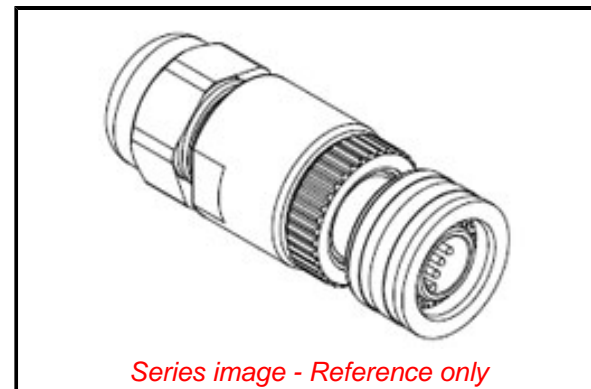

PLEASE CHECK WWW.MOLEX.COM FOR LATEST PART INFORMATION

Part Number: [1200850005](#)
Status: **Active**
Overview: Brad Ultra-Lock Connection System
Description: Ultra-Lock (M12) Single Keyway with PG9 Cable Fitting, Male, 4 Pole, Straight, Cable Diameter 4.10-8.10mm

Documents:

[Drawing (PDF)](#) [RoHS Certificate of Compliance (PDF)](#)

Agency Certification

CSA LR6837

General

Product Family Field Attachable / Accessories
Series [120085](#)
Approvals cCSAus certified
IP Rating IP69K
Material - Contact Brass
Overview [Brad Ultra-Lock Connection System](#)
Product Name Ultra-Lock (M12)
Type Field Attachable Connector
UPC 78678897637

Physical

Cable Diameter 4.10-8.10mm (.161-.319")
Coupling Type Push to Lock
Diagnostics / LEDs No
Diagnostics Port No
Gender Male
Keyway Single
Material - Connector Body PA
Material - Coupling Nut Nickel-plated Brass
Material - Plating Mating Gold
Net Weight 1.000/g
Orientation Straight
Poles 4
Temperature Range - Operating -25°C to +90°C
Wire Size AWG 18

Electrical

Current - Maximum per Contact 4.0A
Voltage - Maximum 250V AC / 300V DC

Material Info

Engineering Number WA4006-32

Reference - Drawing Numbers

Sales Drawing SD-120085-002-001

Series image - Reference only

EU ELV

Not Relevant

EU RoHS

Compliant with Exemption 6(c)

REACH SVHC

Not Reviewed

Halogen-Free

Status

Not Reviewed

For more information, please visit [Contact US](#)

China ROHS

50 Image

ELV

Not Relevant

RoHS Phthalates

Not Contained

Search Parts in this Series

[120085 Series](#)