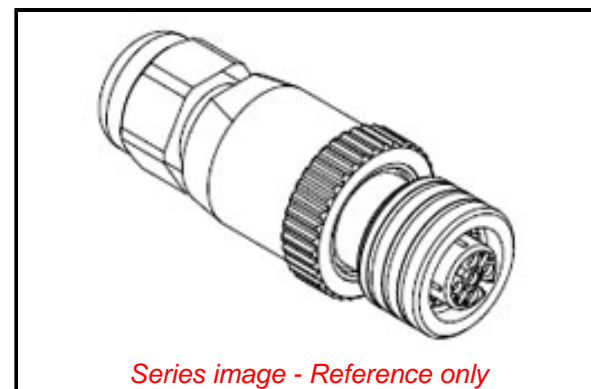

PLEASE CHECK WWW.MOLEX.COM FOR LATEST PART INFORMATION

Part Number: [1200850012](#)
Status: **Active**
Overview: Brad Ultra-Lock Connection System
Description: Ultra-Lock (M12) Single Keyway with PG7 Cable Fitting, Female, 5 Pole, Straight, Cable Diameter 3.30-6.60mm

Documents:

[Drawing (PDF)](#) [RoHS Certificate of Compliance (PDF)](#)

Agency Certification

CSA LR6837

General

Product Family Field Attachable / Accessories
Series [120085](#)
Approvals cCSAus certified
IP Rating IP69K
Material - Contact Brass
Overview [Brad Ultra-Lock Connection System](#)
Product Name Ultra-Lock (M12)
Type Field Attachable Connector
UPC 78678897649

Physical

Cable Diameter 3.30-6.60mm (.130-.260")
Coupling Type Push to Lock
Diagnostics / LEDs No
Diagnostics Port No
Gender Female
Keyway Single
Material - Connector Body PA
Material - Coupling Nut Nickel-plated Brass
Material - Plating Mating Gold
Net Weight 17.930/g
Orientation Straight
Poles 5
Temperature Range - Operating -25°C to +90°C
Wire Size AWG 18

Electrical

Current - Maximum per Contact 4.0A
Voltage - Maximum 30V AC / 36V DC

Material Info

Engineering Number WA5000-31

Reference - Drawing Numbers

Sales Drawing SD-120085-004-001

EU ELV

Not Relevant

EU RoHS

Compliant with Exemption 6(c)

REACH SVHC

Not Reviewed

Halogen-Free

Status

Not Low-Halogen

For more information, please visit [Contact US](#)

China ROHS

50 Image

ELV

Not Relevant

RoHS Phthalates

Not Contained

Search Parts in this Series

[120085 Series](#)