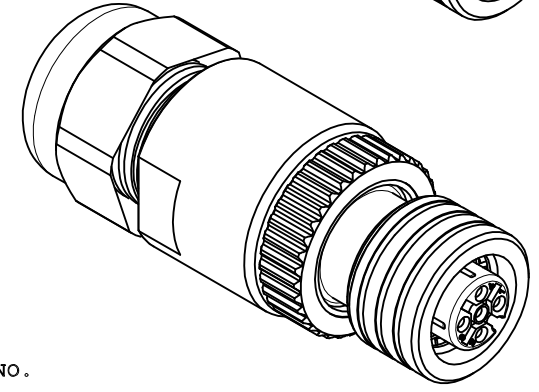

CABLE RANGE PG9
 Ø3,5 - Ø8,0mm

ITEM	COMPONENT	MATERIAL	FINISH
1	INSERT	PA	BLACK
2	HOUSING	PA	BLACK
3	CONTACT	BRASS / GOLD	CuZn Ni/ Au
4	PG NUT	PA	BLACK
5	O-RING	VITON	RED
6	GROMMET	CR	BLACK
7	ULTRA-LOCK	BRASS /ST.STEEL	NICKEL PLATED

POL	MATERIAL NO.	ENGINEERING NO.
4	1200850013	WA4000-32
5	1200850014	WA5000-32

VOLTAGE RATING: 4 POLE: 250 VAC/VDC
 5 POLE: 30 VAC/36 VDC

AMPERAGE RATING: 4A

PROTECTION CLASS: IP 67/68/69K

OPERATING TEMPERATURE: -25°C / 90°C