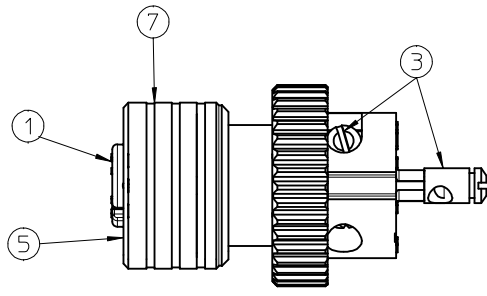

ITEM	COMPONENT	MATERIAL	FINISH
1	INSERT	PA	BLACK
2	HOUSING	PA	BLACK
3	CONTACT	BRASS / GOLD	CuZn Ni/ Au
4	PG NUT	PA	BLACK
5	O-RING	VITON	RED
6	GROMMET	CR	BLACK
7	ULTRA-LOCK	BRASS /ST.STEEL	NICKEL PLATED

POL	MATERIAL NO.	ENGINEERING NO.
4	1200850013	WA4000-32
5	1200850014	WA5000-32

VOLTAGE RATING: 4 POLE: 250 VAC/VDC
5 POLE: 30 VAC/36 VDC

AMPERAGE RATING: 4A

PROTECTION CLASS: IP 67/68/69K

OPERATING TEMPERATURE: -25°C / 90°C

UL CERTIFICATION: FILE NO. E152210

CSA CERTIFICATIONS: FILE NO. LR6837

ENTER DESCRIPTION EC NO: IPG2013-2053 DRWN:BBRAUCH 2013/06/28 CHKD: APPR:CBURGER 2013/06/28	QUALITY SYMBOLS	DESCRIPTION
	▼=0 ▽=0	

	GENERAL TOLERANCES (UNLESS SPECIFIED)	
	mm	INCH
4 PLACES	± ---	± ---
3 PLACES	± ---	± ---
2 PLACES	± 0.05	± ---
1 PLACE	± 0.1	± ---
0 PLACE	± ---	± ---
ANGULAR ± ---°		
DRAFT WHERE APPLICABLE MUST REMAIN WITHIN DIMENSIONS		

DIMENSION STYLE	
MM ONLY	
DRAWN BY	DATE
NSTAUDIGEL	2010/02/02
CHECKED BY	DATE
APPROVED BY	DATE
FPACHER	2010/02/05
MATERIAL NO.	

SCALE	DESIGN UNITS	THIRD ANGLE PROJECTION
2:1	METRIC	
TITLE		
FA U12 XP AC FE STR PG9 BK BRA		
molex		
DOCUMENT NO.	SHEET NO.	
SD-120085-005	1 OF 1	
THIS DRAWING CONTAINS INFORMATION THAT IS PROPRIETARY TO MOLEX INCORPORATED AND SHOULD NOT BE USED WITHOUT WRITTEN PERMISSION