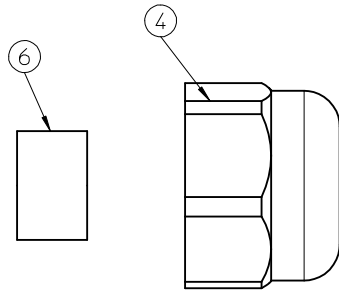

ITEM	COMPONENT	MATERIAL	FINISH
1	INSERT	PA	BLACK
2	HOUSING	PA	BLACK
3	CONTACT	BRASS / GOLD	CuZn Ni/ Au
4	PG NUT	PA	BLACK
5	O-RING	VITON	RED
6	GROMMET	CR	BLACK
7	ULTRA-LOCK	BRASS /ST.STEEL	NICKEL PLATED

POL	MATERIAL NO.	ENGINEERING NO.
4	1200850013	WA4000-32
5	1200850014	WA5000-32

VOLTAGE RATING: 4 POLE: 250 VAC/VDC
5 POLE: 30 VAC/36 VDC

AMPERAGE RATING: 4A

PROTECTION CLASS: IP 67/68/69K

OPERATING TEMPERATURE: -25°C / 90°C

UL CERTIFICATION: FILE NO. E152210

CSA CERTIFICATIONS: FILE NO. LR6837

ENTER DESCRIPTION EC NO: IPG2013-2053 DRWN:BBRAUCH 2013/06/28 CHKD: APPR:CBURGER 2013/06/28	QUALITY SYMBOLS	DESCRIPTION
	▼=0 ▽=0	

	GENERAL TOLERANCES (UNLESS SPECIFIED)	
	mm	INCH
4 PLACES	± ---	± ---
3 PLACES	± ---	± ---
2 PLACES	± 0.05	± ---
1 PLACE	± 0.1	± ---
0 PLACE	± ---	± ---
ANGULAR ± ---°		
DRAFT WHERE APPLICABLE MUST REMAIN WITHIN DIMENSIONS		

DIMENSION STYLE	
MM ONLY	
DRAWN BY	DATE
NSTAUDIGEL	2010/02/02
CHECKED BY	DATE
APPROVED BY	DATE
FPACHER	2010/02/05
MATERIAL NO.	

SCALE	DESIGN UNITS	THIRD ANGLE PROJECTION
2:1	METRIC	
TITLE		
FA U12 XP AC FE STR PG9 BK BRA		
molex		
DOCUMENT NO.	SHEET NO.	
SD-120085-005	1 OF 1	
THIS DRAWING CONTAINS INFORMATION THAT IS PROPRIETARY TO MOLEX INCORPORATED AND SHOULD NOT BE USED WITHOUT WRITTEN PERMISSION