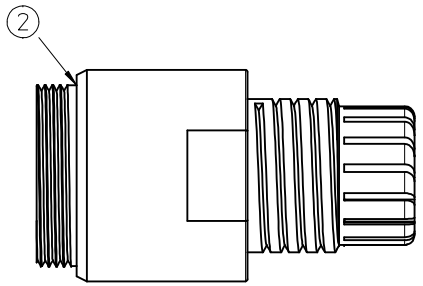

CABLE RANGE PG9
 Ø3,5 - Ø8,0mm

ITEM	COMPONENT	MATERIAL	FINISH
1	INSERT	PA	BLACK
2	HOUSING	PA	BLACK
3	CONTACT	BRASS / GOLD	CuZn Ni/ Au
4	PG NUT	PA	BLACK
5	O-RING	VITON	RED
6	GROMMET	CR	BLACK
7	ULTRA-LOCK	BRASS /ST.STEEL	NICKEL PLATED

POL	MATERIAL NO.	ENGINEERING NO.
4	1200850013	WA4000-32
5	1200850014	WA5000-32

VOLTAGE RATING: 4 POLE: 250 VAC/VDC
 5 POLE: 30 VAC/36 VDC

AMPERAGE RATING: 4A

PROTECTION CLASS: IP 67/68/69K

OPERATING TEMPERATURE: -25°C / 90°C

UL CERTIFICATION: FILE NO. E152210

CSA CERTIFICATIONS: FILE NO. LR6837

ENTER DESCRIPTION EC NO: IPG2013-2053 DRWN:BBRAUCH 2013/06/28 CHKD: APPR:CBURGER 2013/06/28	QUALITY SYMBOLS	DESCRIPTION
	▼=0 ▽=0	

	GENERAL TOLERANCES (UNLESS SPECIFIED)	
	mm	INCH
4 PLACES	± ---	± ---
3 PLACES	± ---	± ---
2 PLACES	± 0.05	± ---
1 PLACE	± 0.1	± ---
0 PLACE	± ---	± ---
ANGULAR ± ---°		
DRAFT WHERE APPLICABLE MUST REMAIN WITHIN DIMENSIONS		

DIMENSION STYLE	
MM ONLY	
DRAWN BY	DATE
NSTAUDIGEL	2010/02/02
CHECKED BY	DATE
APPROVED BY	DATE
FPACHER	2010/02/05
MATERIAL NO.	

SCALE	DESIGN UNITS	THIRD ANGLE PROJECTION
2:1	METRIC	
TITLE		
FA U12 XP AC FE STR PG9 BK BRA		
molex		
DOCUMENT NO.	SHEET NO.	
SD-120085-005	1 OF 1	
THIS DRAWING CONTAINS INFORMATION THAT IS PROPRIETARY TO MOLEX INCORPORATED AND SHOULD NOT BE USED WITHOUT WRITTEN PERMISSION		