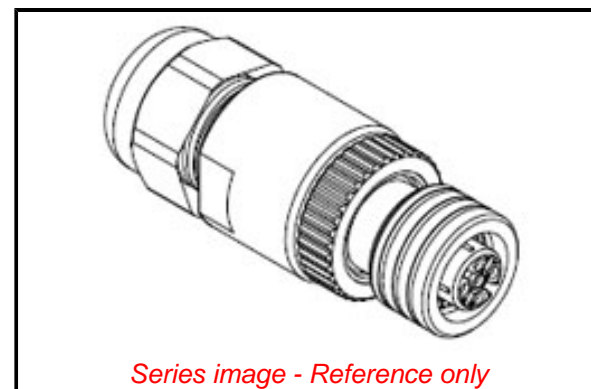

PLEASE CHECK WWW.MOLEX.COM FOR LATEST PART INFORMATION

Part Number: [1200850014](#)
Status: **Active**
Overview: Brad Ultra-Lock Connection System
Description: Ultra-Lock (M12) Single Keyway with PG9 Cable Fitting, Female, 5 Pole, Straight, Cable Diameter 4.10-8.10mm

Documents:

[Drawing (PDF)](#) [RoHS Certificate of Compliance (PDF)](#)

Agency Certification

CSA LR6837

General

Product Family Field Attachable / Accessories
Series [120085](#)
Approvals cCSAus certified
IP Rating IP69K
Material - Contact Brass
Overview [Brad Ultra-Lock Connection System](#)
Product Name Ultra-Lock (M12)
Type Field Attachable Connector
UPC 78678897652

Physical

Cable Diameter 4.10-8.10mm (.161-.319")
Coupling Type Push to Lock
Diagnostics / LEDs No
Diagnostics Port No
Gender Female
Keyway Single
Material - Connector Body PA
Material - Coupling Nut Nickel-plated Brass
Material - Plating Mating Gold
Net Weight 1.000/g
Orientation Straight
Poles 5
Temperature Range - Operating -25°C to +90°C
Wire Size AWG 18

Electrical

Current - Maximum per Contact 4.0A
Voltage - Maximum 30V AC / 36V DC

Material Info

Engineering Number WA5000-32

Reference - Drawing Numbers

Sales Drawing SD-120085-005-001

Series image - Reference only

EU ELV

Not Relevant

EU RoHS

Compliant with Exemption 6(c)

REACH SVHC

Not Reviewed

Halogen-Free

Status

Not Low-Halogen

For more information, please visit [Contact US](#)

China ROHS

50 Image

ELV

Not Relevant

RoHS Phthalates

Not Contained

Search Parts in this Series

[120085 Series](#)