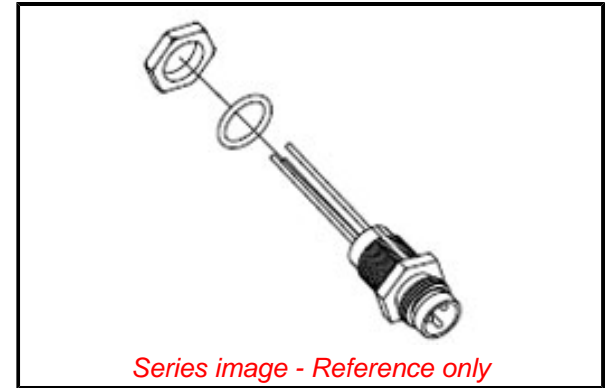

PLEASE CHECK WWW.MOLEX.COM FOR LATEST PART INFORMATION

Part Number: [120090009](#)
Status: **Active**
Overview: [Brad Nano-Change (M8) Products](#)
Description: Nano-Change (M8) Receptacle, 3 Poles, M8 x 1.0 Mounting Threads, Male (Straight), 0.076m (3.00") Length

Documents:

[Drawing (PDF)](#) [RoHS Certificate of Compliance (PDF)](#)

Agency Certification

CSA LR6837
UL E46237

General

Product Family Industrial Receptacles
Series [120090](#)
IP Rating IP67
NEMA Rating NEMA 6
Overview [Brad Nano-Change (M8) Products](#)
Product Name Nano-Change (M8)
Type Single Ended (pigtail)
UPC 78678835368

Physical

Coupling Type External Thread
Gender Male
Keyway None
Length 0.076m
Material - Component Nickel-plated Brass
Mounting Thread Size M8 x 1.0
Orientation Straight
Panel Mount Back, Front
Poles 3
Temperature Range - Operating -20° to +105°C
Wire Size AWG 24
Wire/Cable Type N/A

Electrical

Current - Maximum per Contact 4.0A
Voltage - Maximum 60V AC / 75V DC

Material Info

Engineering Number 4R3F06A27C300

Reference - Drawing Numbers

Sales Drawing SD-120090-030-001

EU ELV

Not Reviewed

EU RoHS

Not Reviewed

REACH SVHC

Not Reviewed

Halogen-Free

Status

Not Reviewed

For more information, please visit [Contact US](#)

China ROHS

Not Reviewed

ELV

Not Reviewed

RoHS Phthalates

Not Reviewed

Search Parts in this Series

[120090 Series](#)