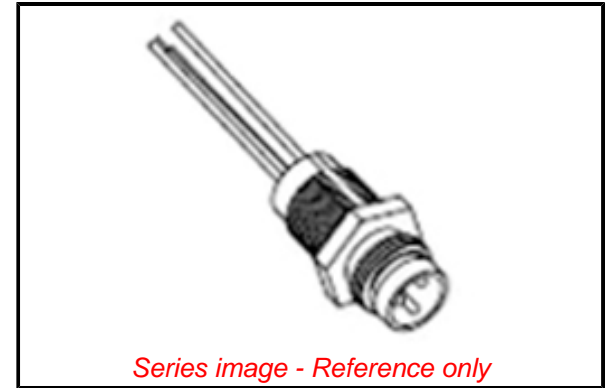

PLEASE CHECK WWW.MOLEX.COM FOR LATEST PART INFORMATION

Part Number: [1200905074](#)
Status: **Active**
Overview: [Brad Nano-Change (M8) Products](#)
Description: Nano-Change (M8) Receptacle, M8 x 0.5 Mounting Threads, Male (Straight) to Leads, 0.20m (7.87") Length, with 4 Poles on Mating Side

Documents:

[Drawing (PDF)](#) [RoHS Certificate of Compliance (PDF)](#)

Agency Certification

UL E152210

General

Product Family Industrial Receptacles
Series [120090](#)
IP Rating IP67
NEMA Rating NEMA 6
Overview [Brad Nano-Change (M8) Products](#)
Product Name Nano-Change (M8)
Type Single Ended (pigtail)
UPC 883906784515

Physical

Coupling Type External Thread
Gender Male
Keyway None
Length 0.20m
Material - Component Nickel-plated Brass
Mounting Thread Size M8 x 0.5
Orientation Straight
Panel Mount Back, Front
Poles 4
Temperature Range - Operating -25° to +90°C
Wire Size AWG 24
Wire/Cable Type Leads

Electrical

Current - Maximum per Contact 4.0A
Voltage - Maximum 60V AC / 75V DC

Material Info

Engineering Number 4R4F06E02C200

Reference - Drawing Numbers

Sales Drawing SD-120090-003-001

Series image - Reference only

EU ELV

Not Relevant

EU RoHS

Compliant with Exemption 6(c)

REACH SVHC

Contained Per - D(2021)4569-DC (8 July 2021)

Lead

Halogen-Free

Status

Not Low-Halogen

For more information, please visit [Contact US](#)

China ROHS

ELV

RoHS Phthalates

China RoHS

50 Image

Not Relevant

Not Contained

Search Parts in this Series

[120090 Series](#)

PLEASE CHECK WWW.MOLEX.COM FOR LATEST PART INFORMATION