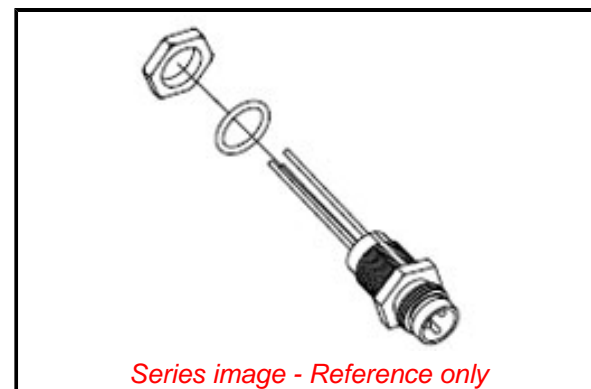

PLEASE CHECK WWW.MOLEX.COM FOR LATEST PART INFORMATION

Part Number: [1200905081](#)
Status: **Active**
Overview: [Brad Nano-Change (M8) Products](#)
Description: Nano-Change (M8) Receptacle, M8 x 1.0 Mounting Threads, Male (Straight) to Leads, 0.20m (7.87") Length, Back Mount, with 5 Poles on Mating Side

Documents:

[Drawing (PDF)](#) [RoHS Certificate of Compliance (PDF)](#)

Agency Certification

CSA LR6837
UL E152210

General

Product Family Industrial Receptacles
Series [120090](#)
IP Rating IP67
NEMA Rating NEMA 6
Overview [Brad Nano-Change (M8) Products](#)
Product Name Nano-Change (M8)
Type Single Ended (pigtail)
UPC 883906688493

Physical

Coupling Type External Thread
Gender Male
Keyway B-coded
Length 0.20m
Material - Component Nickel-plated Brass
Mounting Thread Size M8 x 1.0
Net Weight 22.679/g
Orientation Straight
Panel Mount Back
Poles 5
Temperature Range - Operating -25° to +90°C
Wire Size AWG 24
Wire/Cable Type UL 1569

Electrical

Current - Maximum per Contact 3.0A
Voltage - Maximum 30V AC / 36V DC

Material Info

Engineering Number 4R5F46E02C200

Reference - Drawing Numbers

Sales Drawing SD-120090-004-001

Series image - Reference only

EU ELV

Not Relevant

EU RoHS

Compliant with Exemption 6(c)

REACH SVHC

Contained Per - D(2020)9139-DC (19 Jan 2021)

Lead

Halogen-Free

Status

Not Low-Halogen

For more information, please visit [Contact US](#)

China ROHS

ELV

RoHS Phthalates

China RoHS

50 Image

Not Relevant

Not Contained

Search Parts in this Series

[120090 Series](#)